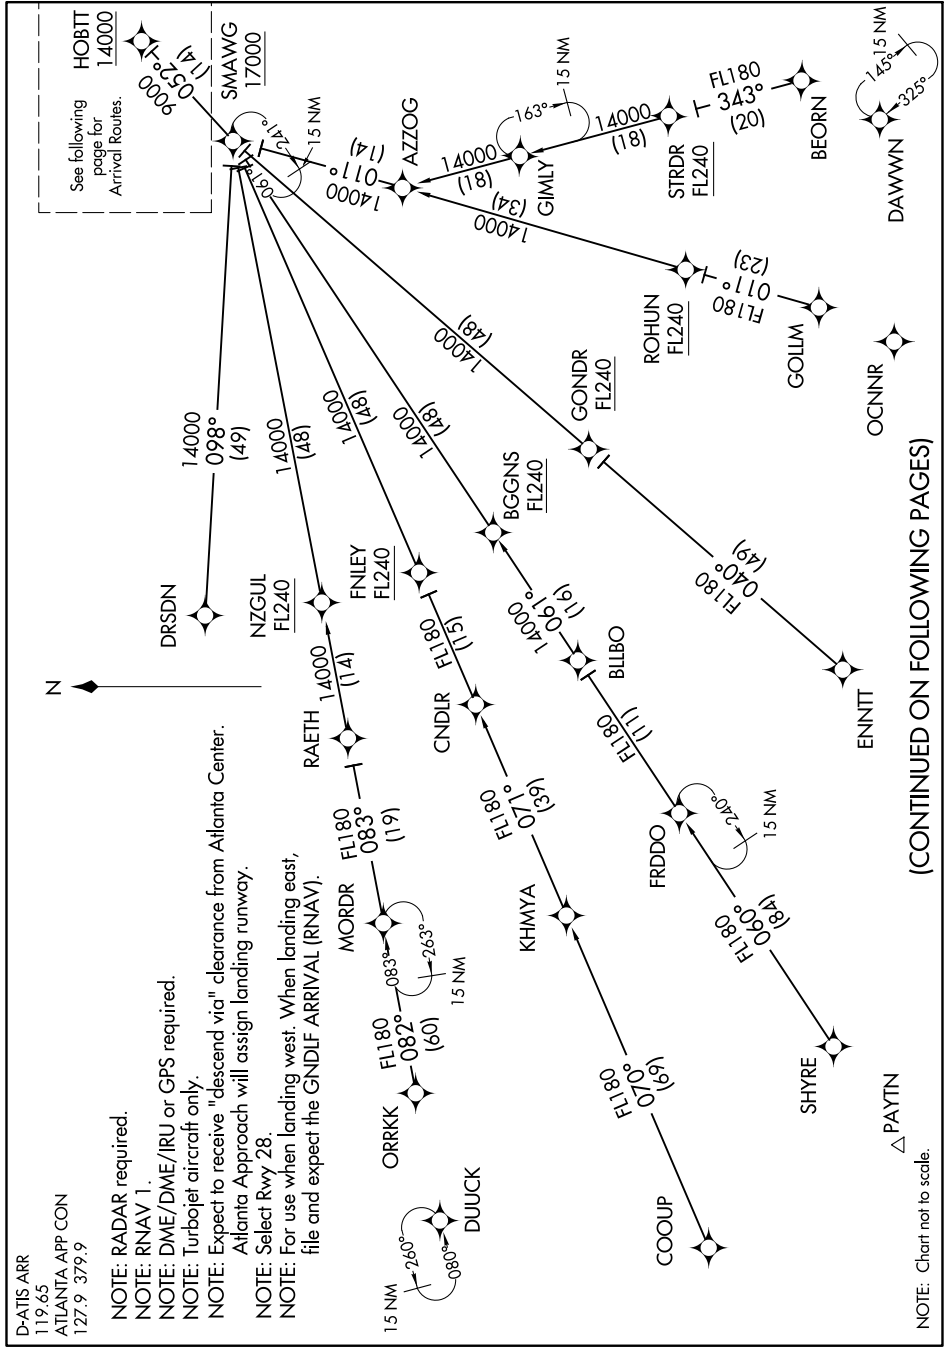

HOBT TWO ARRIVAL(RNAV) Transition Routes

SE-4, 31 JAN 2019 to 28 FEB 2019

(CONTINUED ON FOLLOWING PAGES)

SE-4, 31 JAN 2019 to 28 FEB 2019

HOBT TWO ARRIVAL(RNAV) Transition Routes