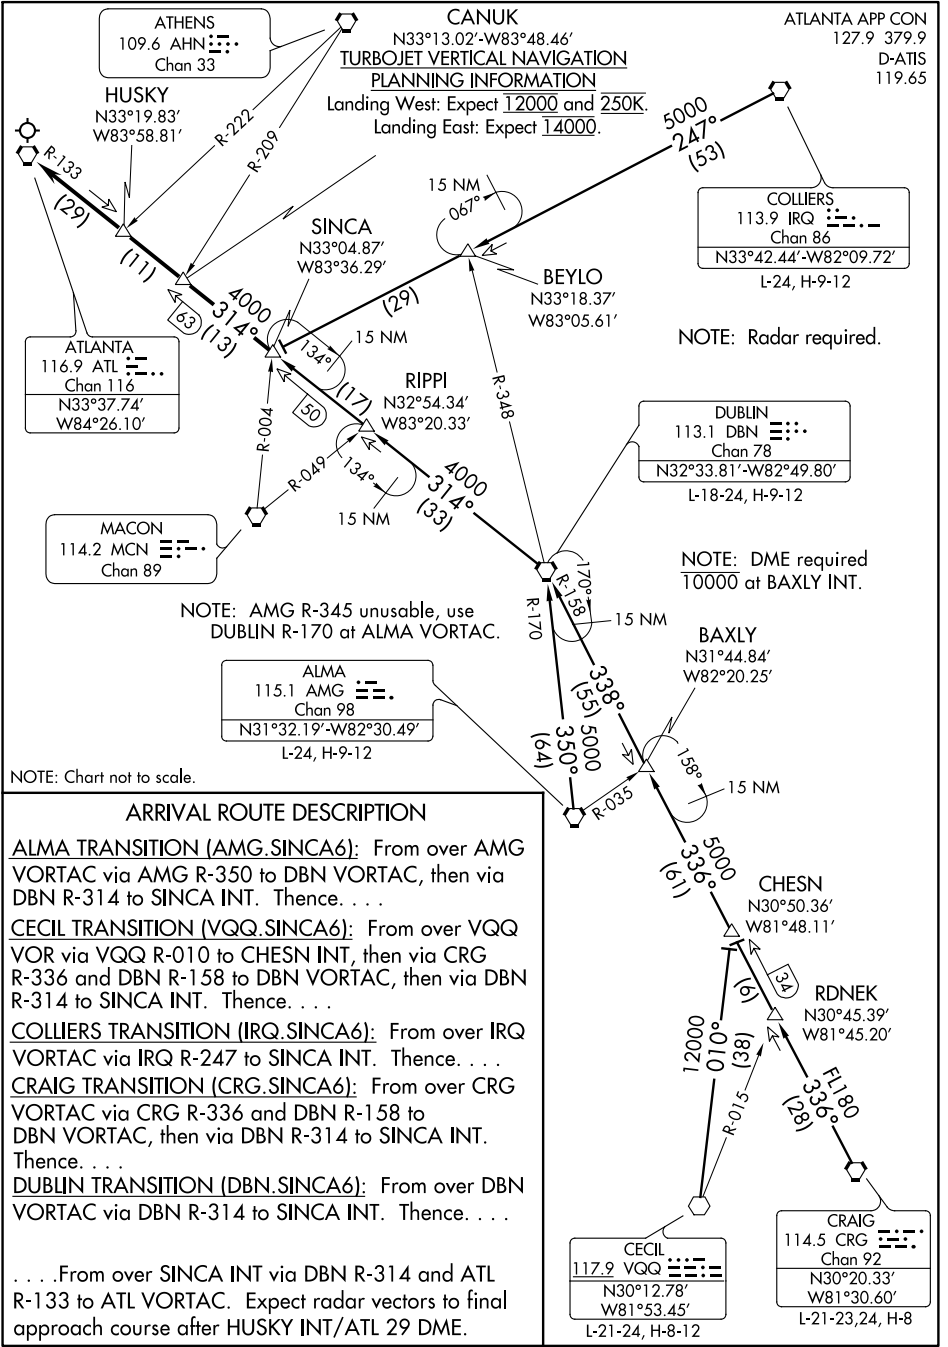

(SINCA.SINCA6) 17173  
**SINCA SIX ARRIVAL**

HARTSFIELD-JACKSON ATLANTA INTL (ATL)  
 AL-26 (FAA) ATLANTA, GEORGIA

SE-4, 31 JAN 2019 to 28 FEB 2019

SE-4, 31 JAN 2019 to 28 FEB 2019

**SINCA SIX ARRIVAL**  
 (SINCA.SINCA6) 15NOV12

ATLANTA, GEORGIA  
 HARTSFIELD-JACKSON ATLANTA INTL (ATL)