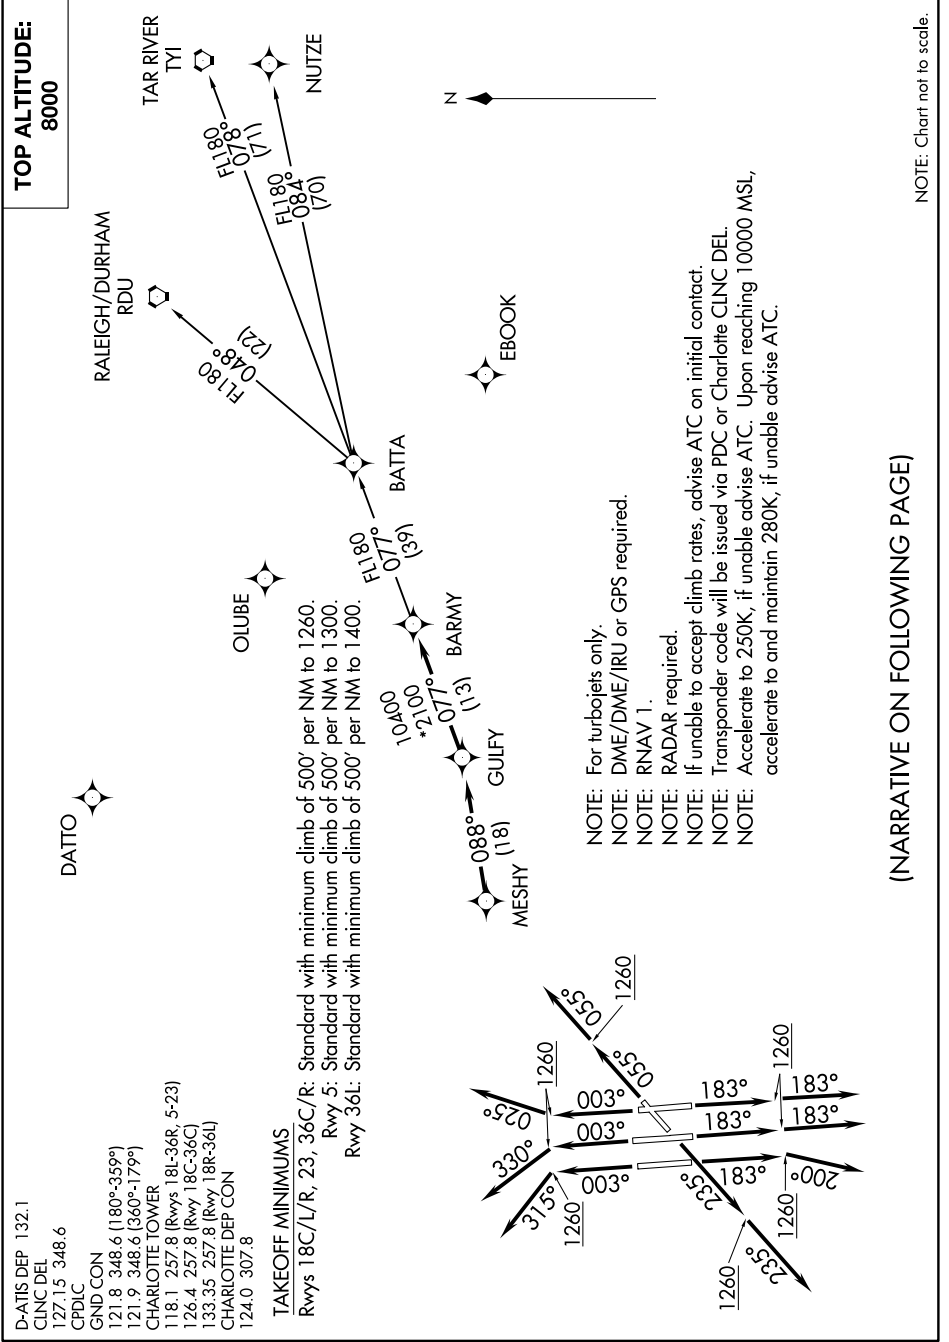

BARMY FOUR DEPARTURE (RNAV)

SE-2, 31 JAN 2019 to 28 FEB 2019

NOTE: Chart not to scale.

(NARRATIVE ON FOLLOWING PAGE)

SE-2, 31 JAN 2019 to 28 FEB 2019