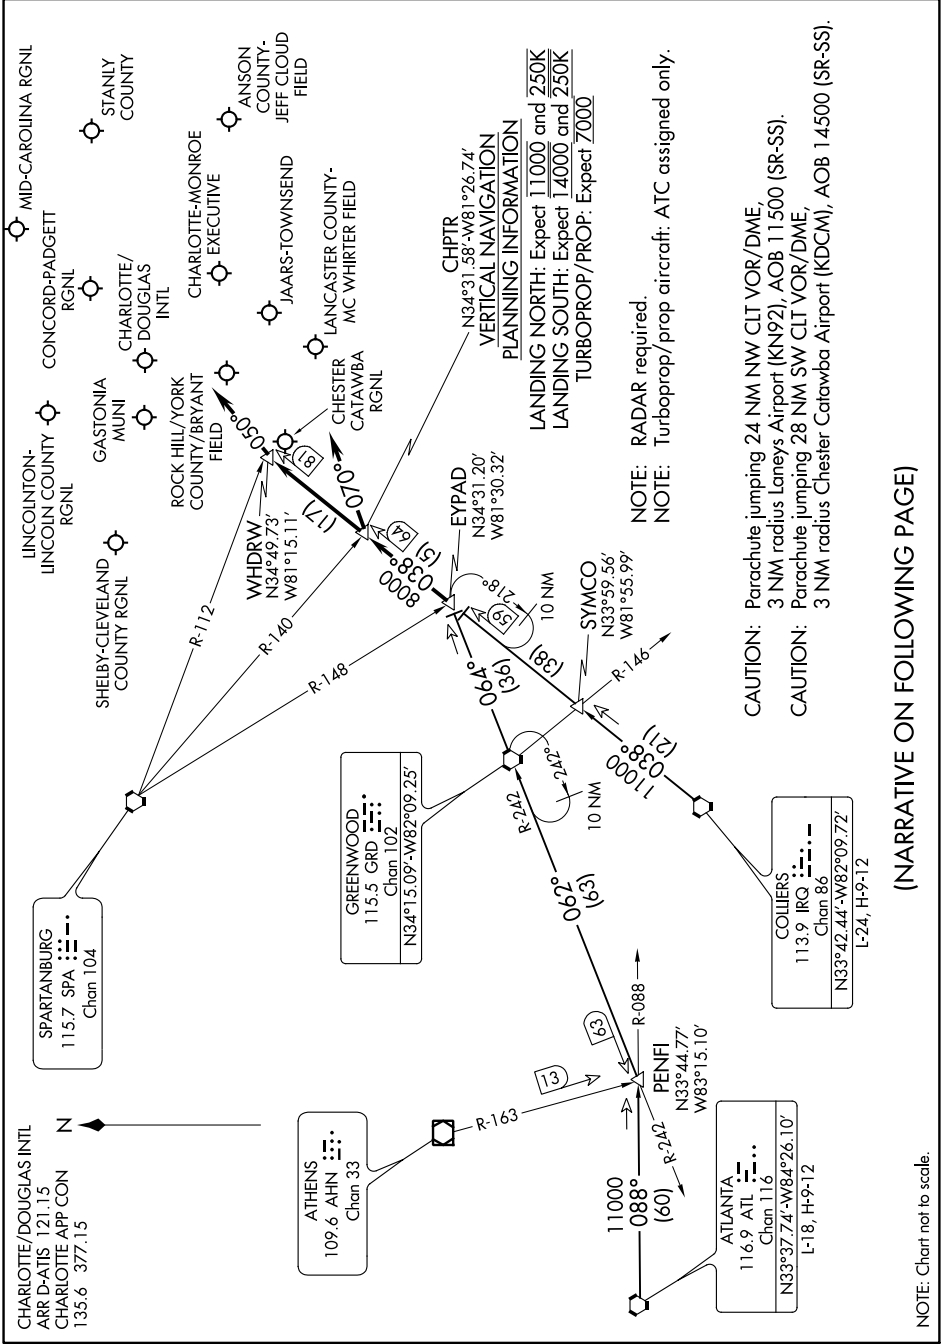

# CHPTR THREE ARRIVAL

CHARLOTTE, NORTH CAROLINA

SE-2: 31 JAN 2019 to 28 FEB 2019

(NARRATIVE ON FOLLOWING PAGE)

SE-2: 31 JAN 2019 to 28 FEB 2019

# CHPTR THREE ARRIVAL

CHARLOTTE, NORTH CAROLINA