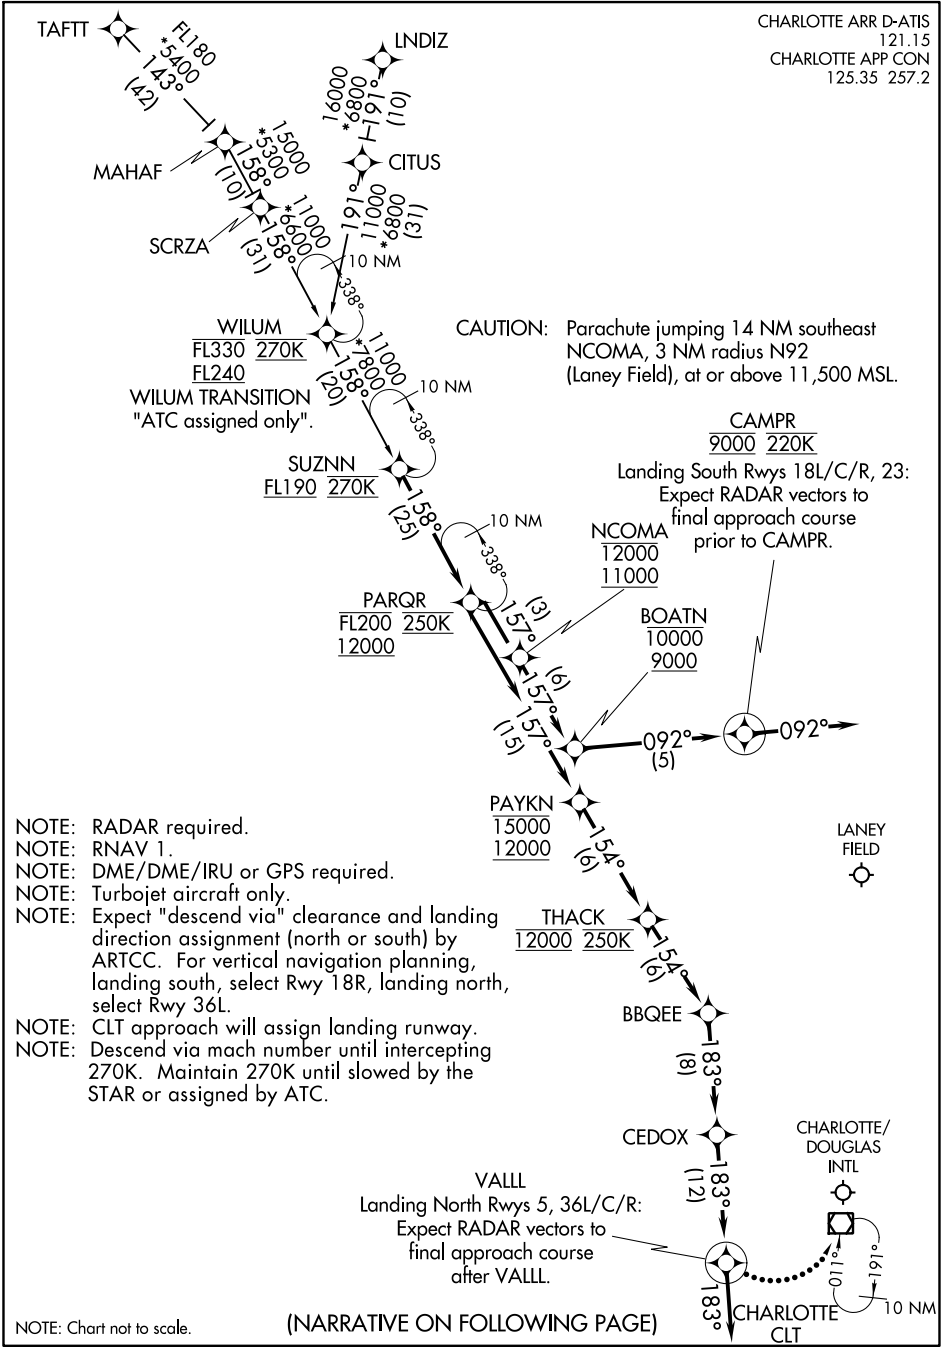

PARQR THREE ARRIVAL (RNAV)

CHARLOTTE ARR D-ATIS
121.15
CHARLOTTE APP CON
125.35 257.2

SE-2, 31 JAN 2019 to 28 FEB 2019

SE-2, 31 JAN 2019 to 28 FEB 2019

PARQR THREE ARRIVAL (RNAV)