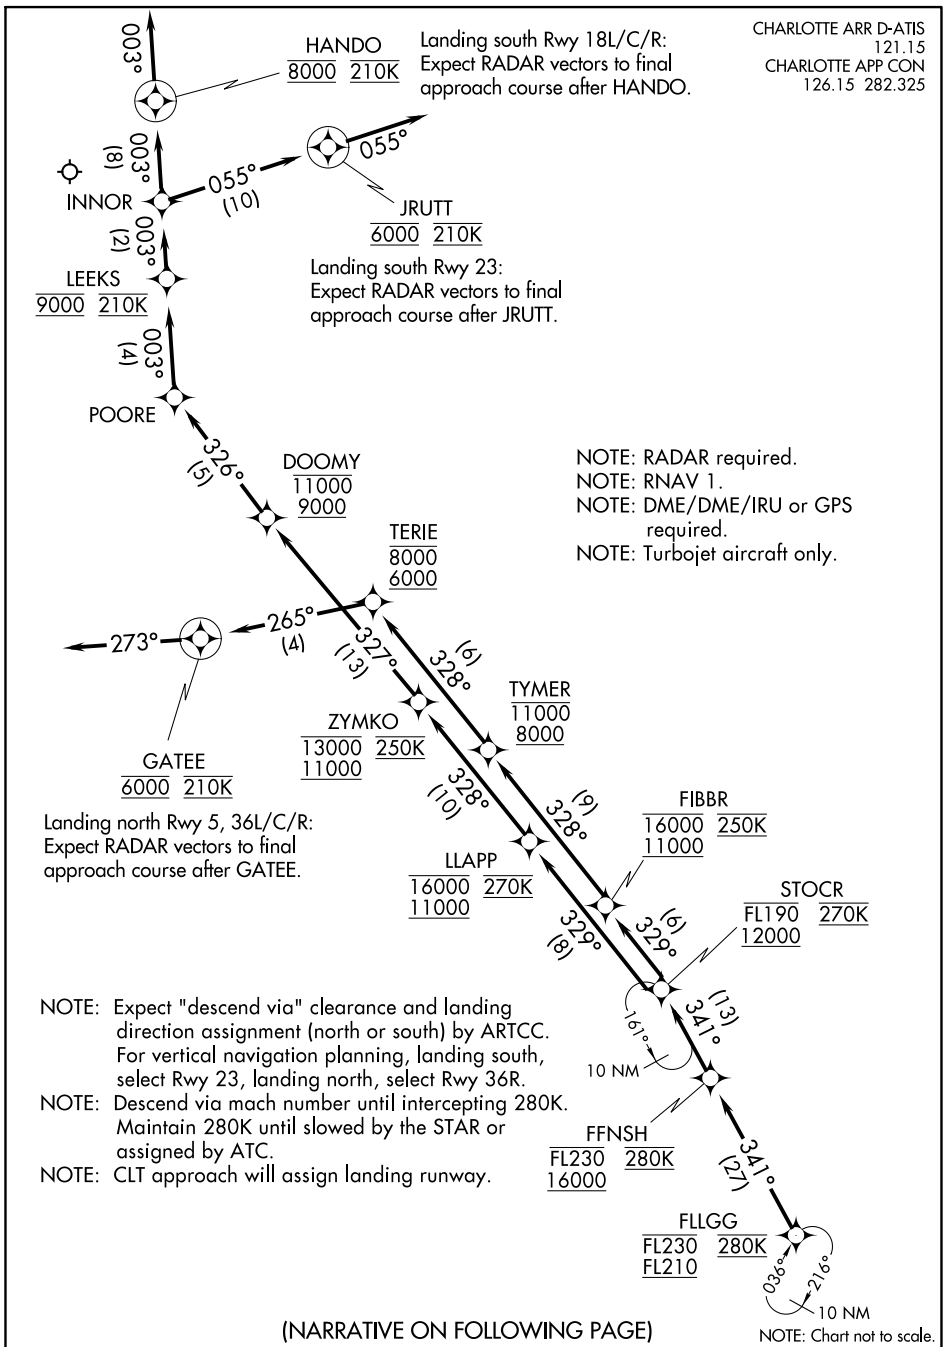

STOCR THREE ARRIVAL (RNAV) Arrival Routes

CHARLOTTE ARR D-ATIS
121.15
CHARLOTTE APP CON
126.15 282.325

SE-2, 31 JAN 2019 to 28 FEB 2019

SE-2, 31 JAN 2019 to 28 FEB 2019

STOCR THREE ARRIVAL (RNAV) Arrival Routes