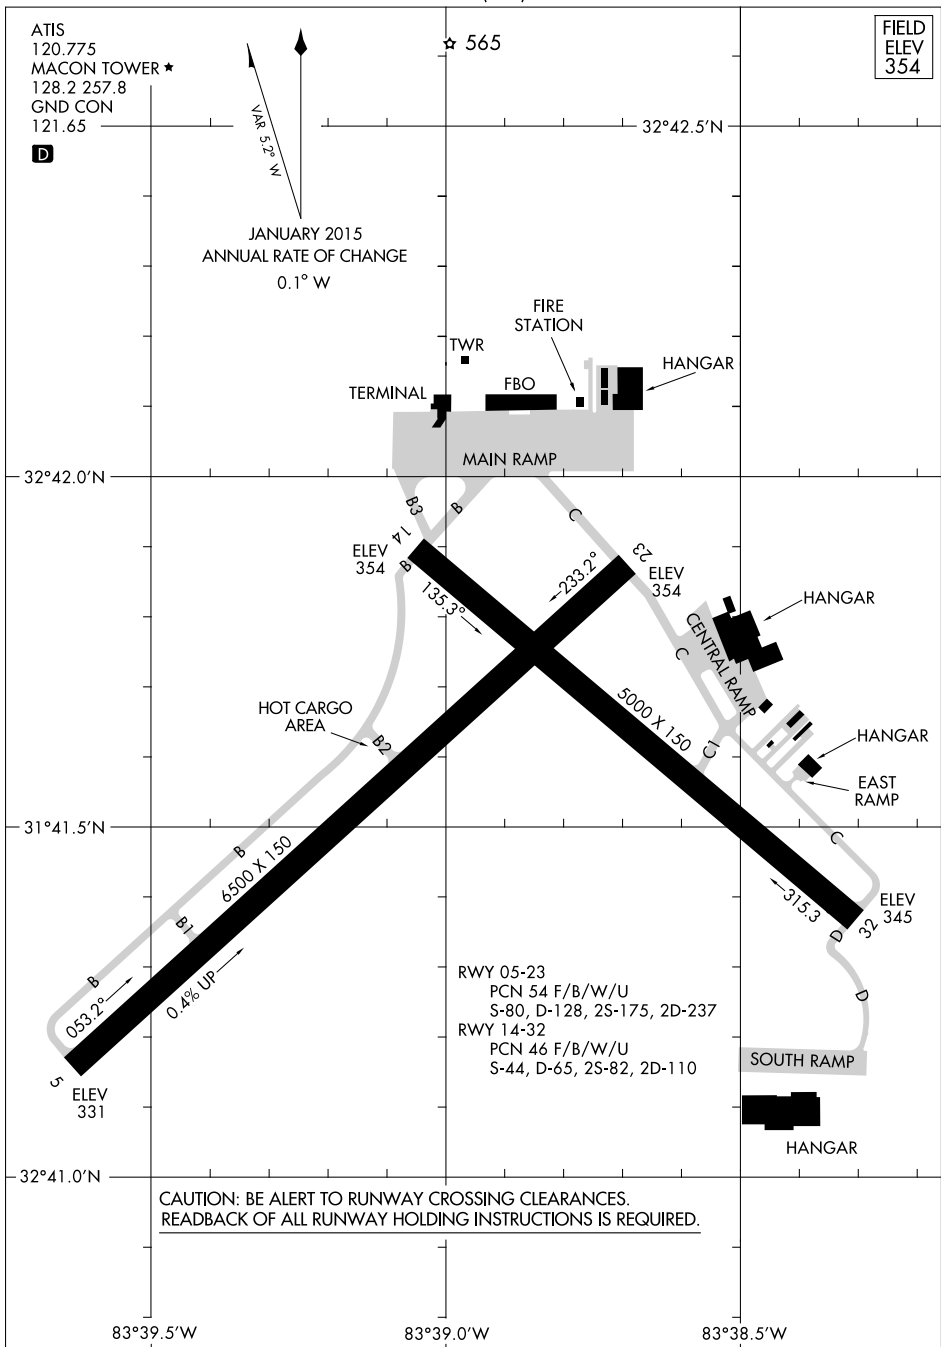

17117

AIRPORT DIAGRAM

AL-243 (FAA)

MIDDLE GEORGIA RGNL (MCN)
MACON, GEORGIA

SE-4, 31 JAN 2019 to 28 FEB 2019

SE-4, 31 JAN 2019 to 28 FEB 2019

AIRPORT DIAGRAM

17117

MIDDLE GEORGIA RGNL (MCN)
MACON, GEORGIA