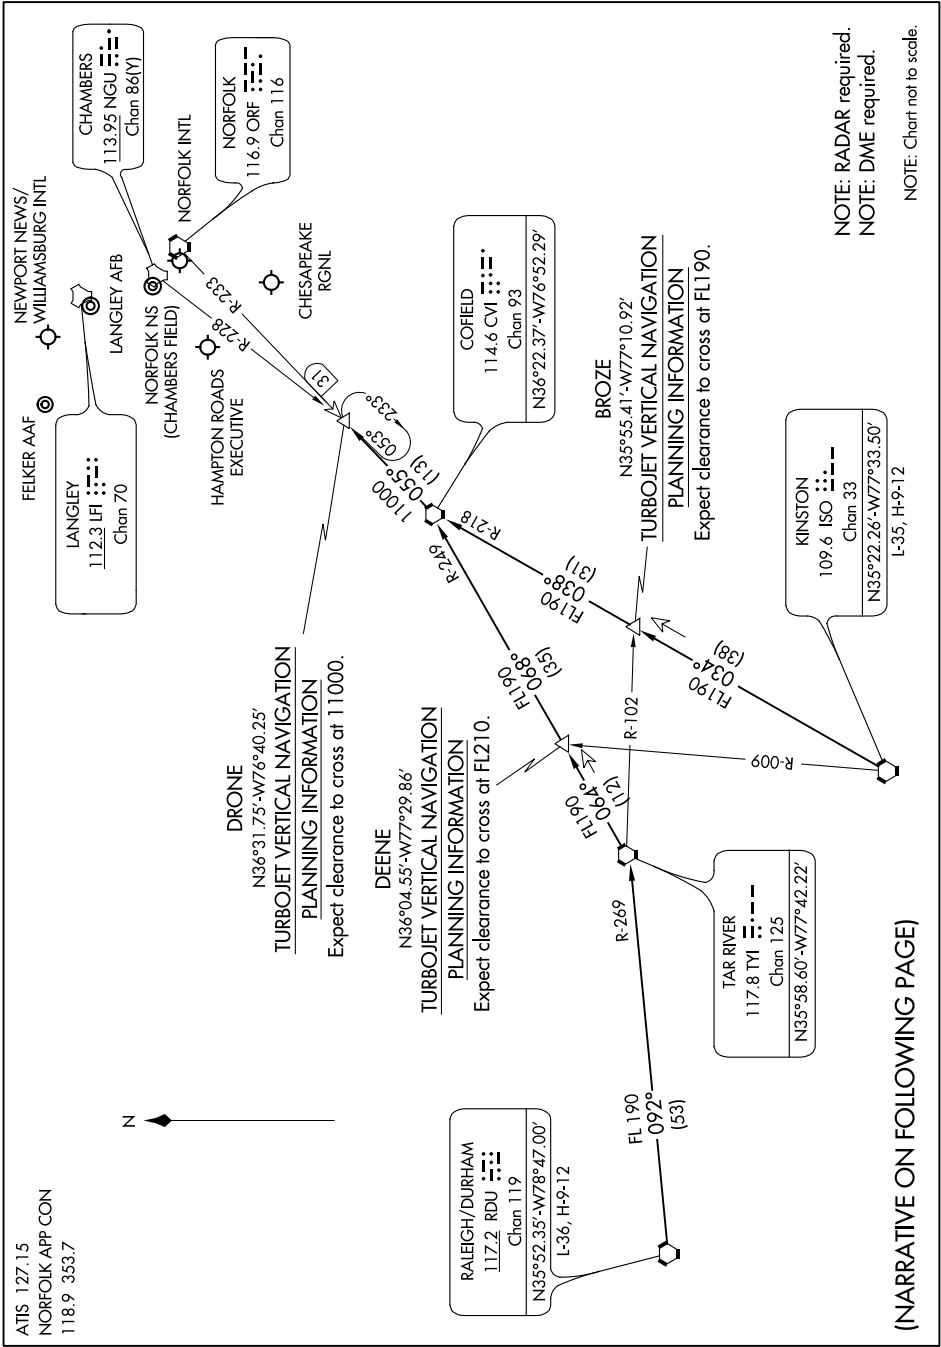

DRONE TWO ARRIVAL

NE-3, 31 JAN 2019 to 28 FEB 2019

NOTE: RADAR required.
NOTE: DME required.

NOTE: Chart not to scale.

(NARRATIVE ON FOLLOWING PAGE)

NE-3, 31 JAN 2019 to 28 FEB 2019

DRONE TWO ARRIVAL