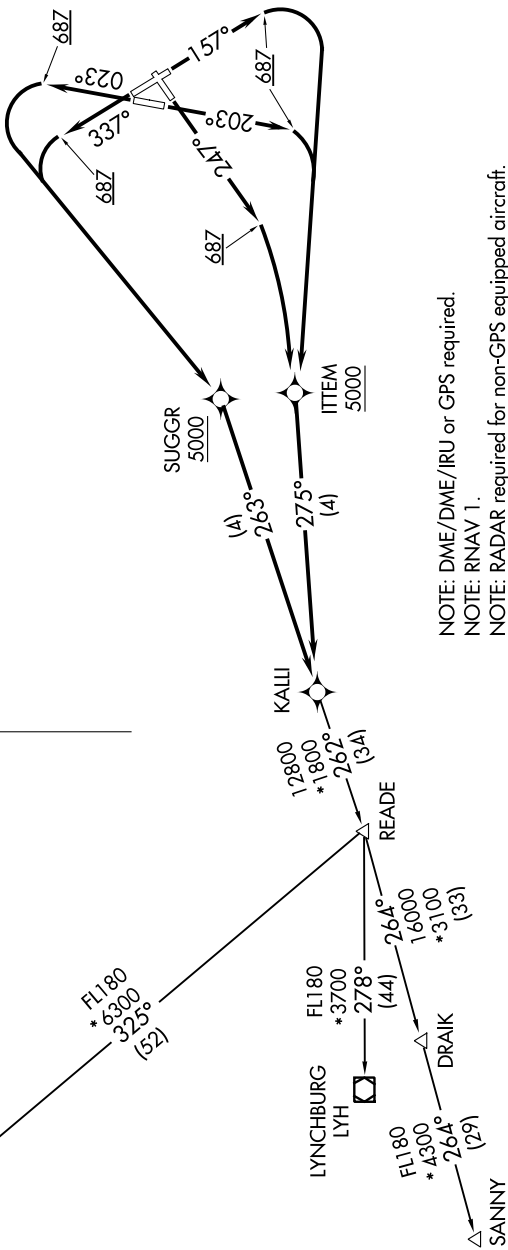

KALLI FIVE DEPARTURE (RNAV)

**TOP ALTITUDE:
5000**

TAKEOFF MINIMUMS

Rwys 2, 16, 20, 25, 34: Standard with minimum climb of 500' per NM to 687.

Rwy 7: NA-ATC.

- ATIS 119.15 263.025
- CINC DEL 127.55 348.6
- GND CON 121.9 348.6
- RICHMOND TOWER 121.1 257.8
- POTOMAC DEP CON 126.75 307.2

MONTEBELLO
MOL

NOTE: DME/DME/IRU or GPS required.
NOTE: RNAV 1.
NOTE: RADAR required for non-GPS equipped aircraft.

NOTE: Chart not to scale.

(NARRATIVE ON FOLLOWING PAGE)

KALLI FIVE DEPARTURE (RNAV)

(KALLI5.KALLI) 03JAN19