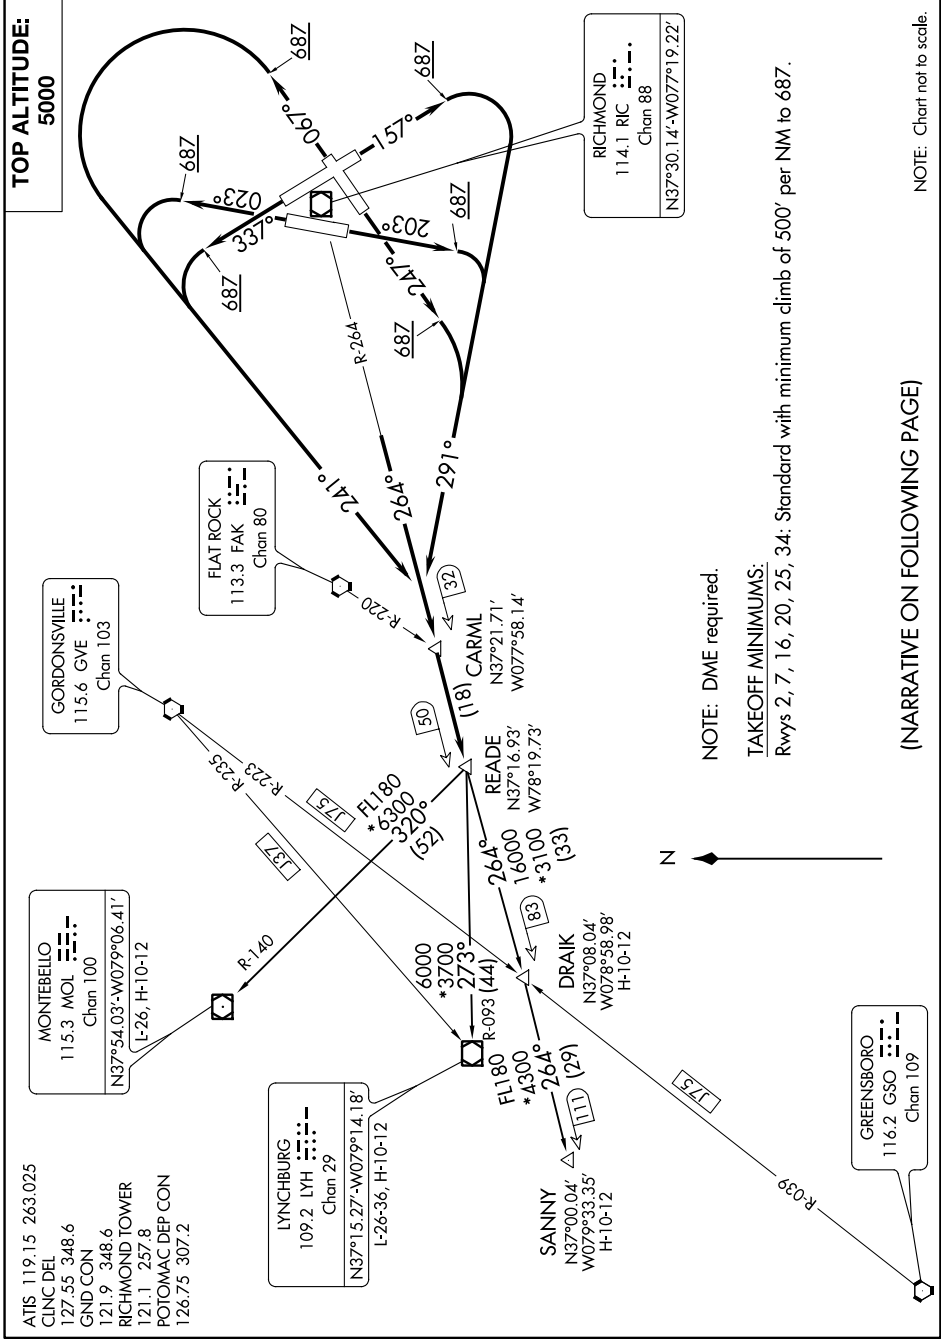

READE SIX DEPARTURE

TOP ALTITUDE:
5000

NE-3, 31 JAN 2019 to 28 FEB 2019

NOTE: DME required.

(NARRATIVE ON FOLLOWING PAGE)

NOTE: Chart not to scale.

NE-3, 31 JAN 2019 to 28 FEB 2019

READE SIX DEPARTURE