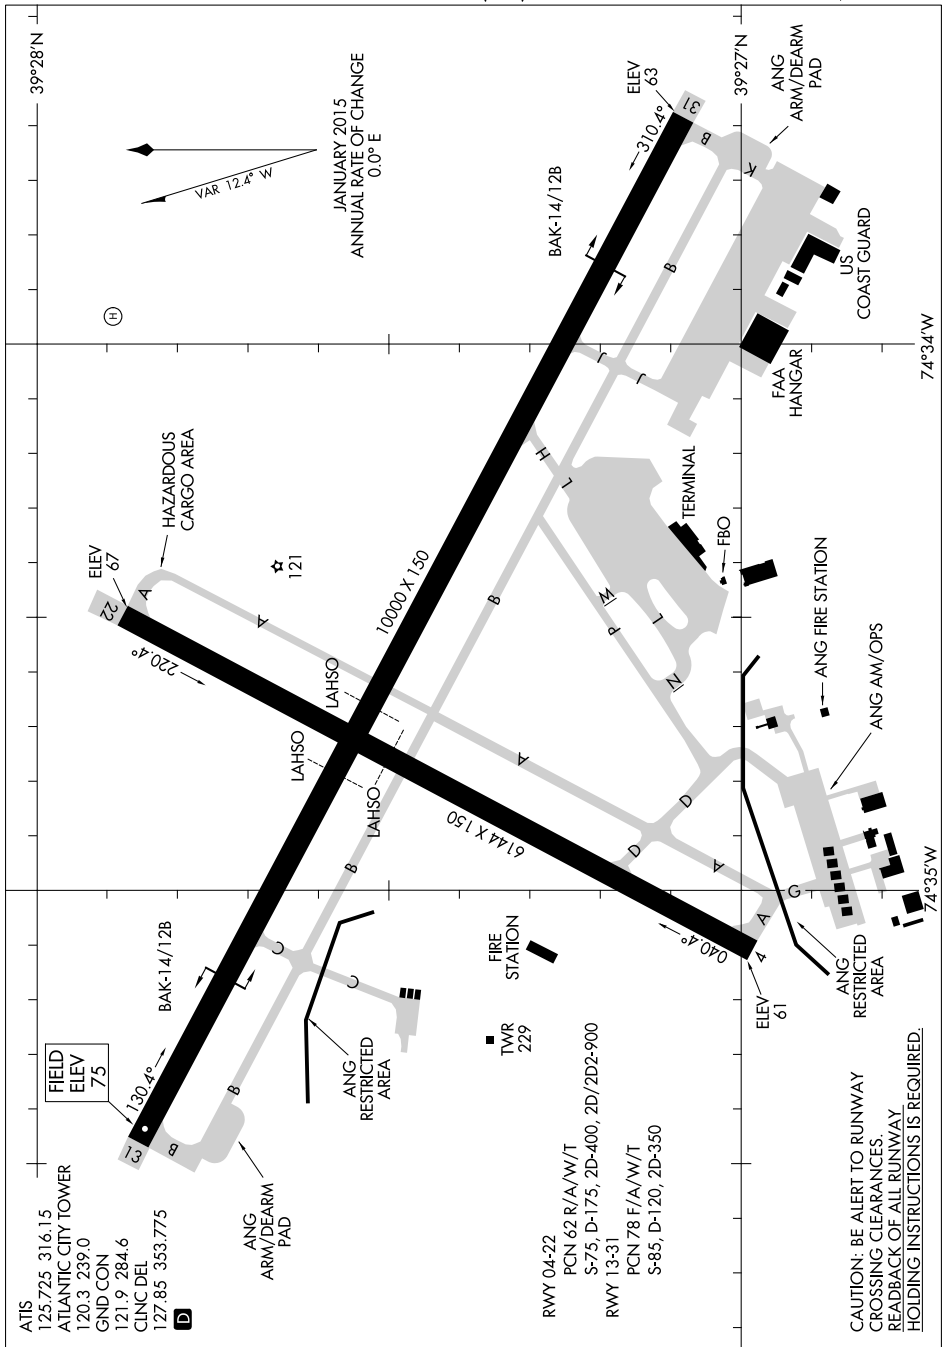

AIRPORT DIAGRAM

AL-669 (FAA)

ATLANTIC CITY INTL (ACY)
ATLANTIC CITY, NEW JERSEY

NE-2, 31 JAN 2019 to 28 FEB 2019

NE-2, 31 JAN 2019 to 28 FEB 2019

AIRPORT DIAGRAM

ATLANTIC CITY, NEW JERSEY
ATLANTIC CITY INTL (ACY)