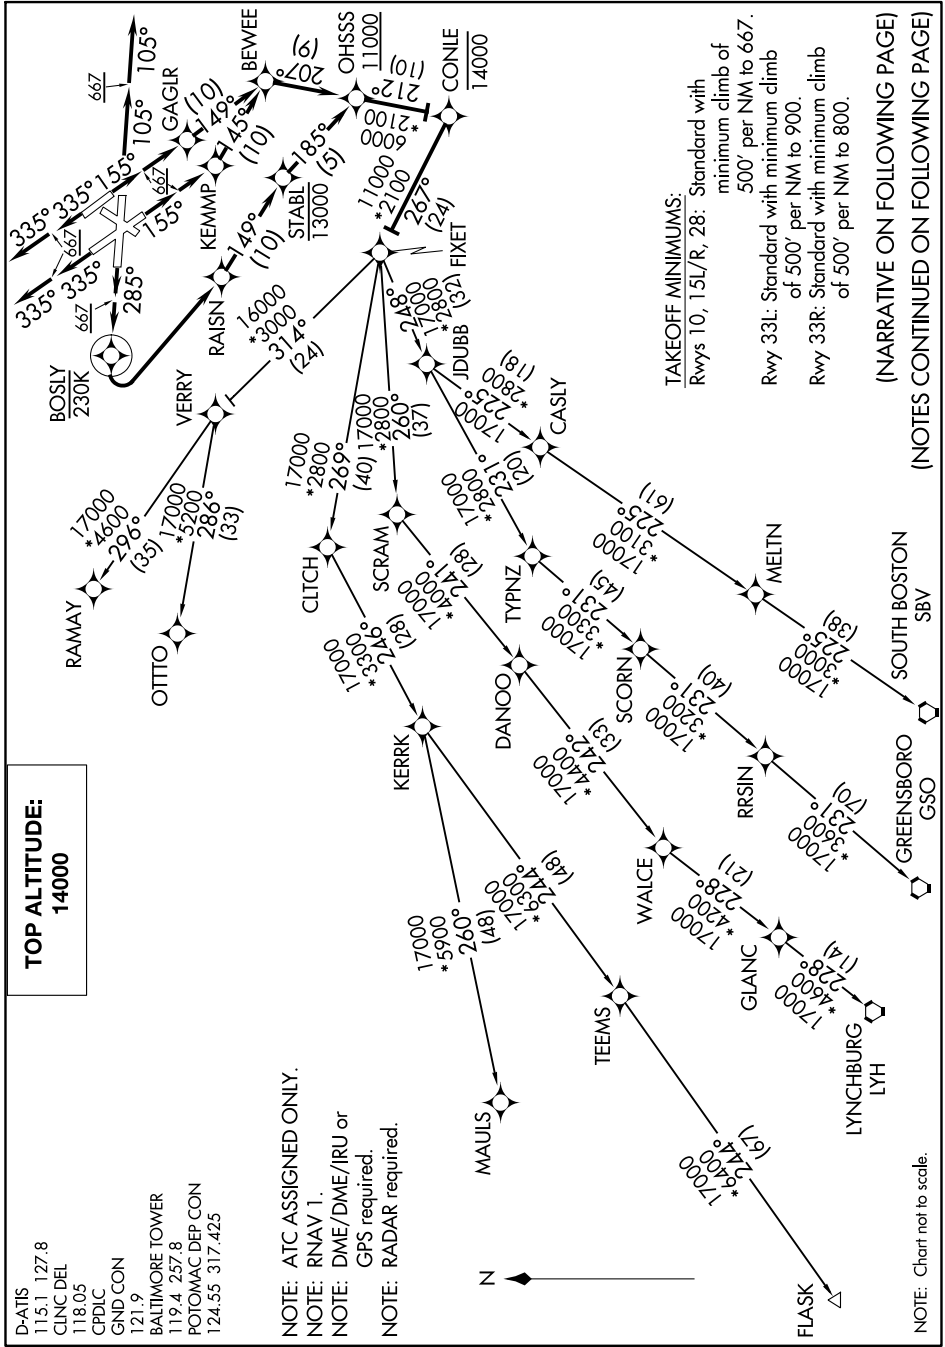

# FIXET TWO DEPARTURE (RNAV)

NE-3, 31 JAN 2019 to 28 FEB 2019

NE-3, 31 JAN 2019 to 28 FEB 2019

NOTE: Chart not to scale.