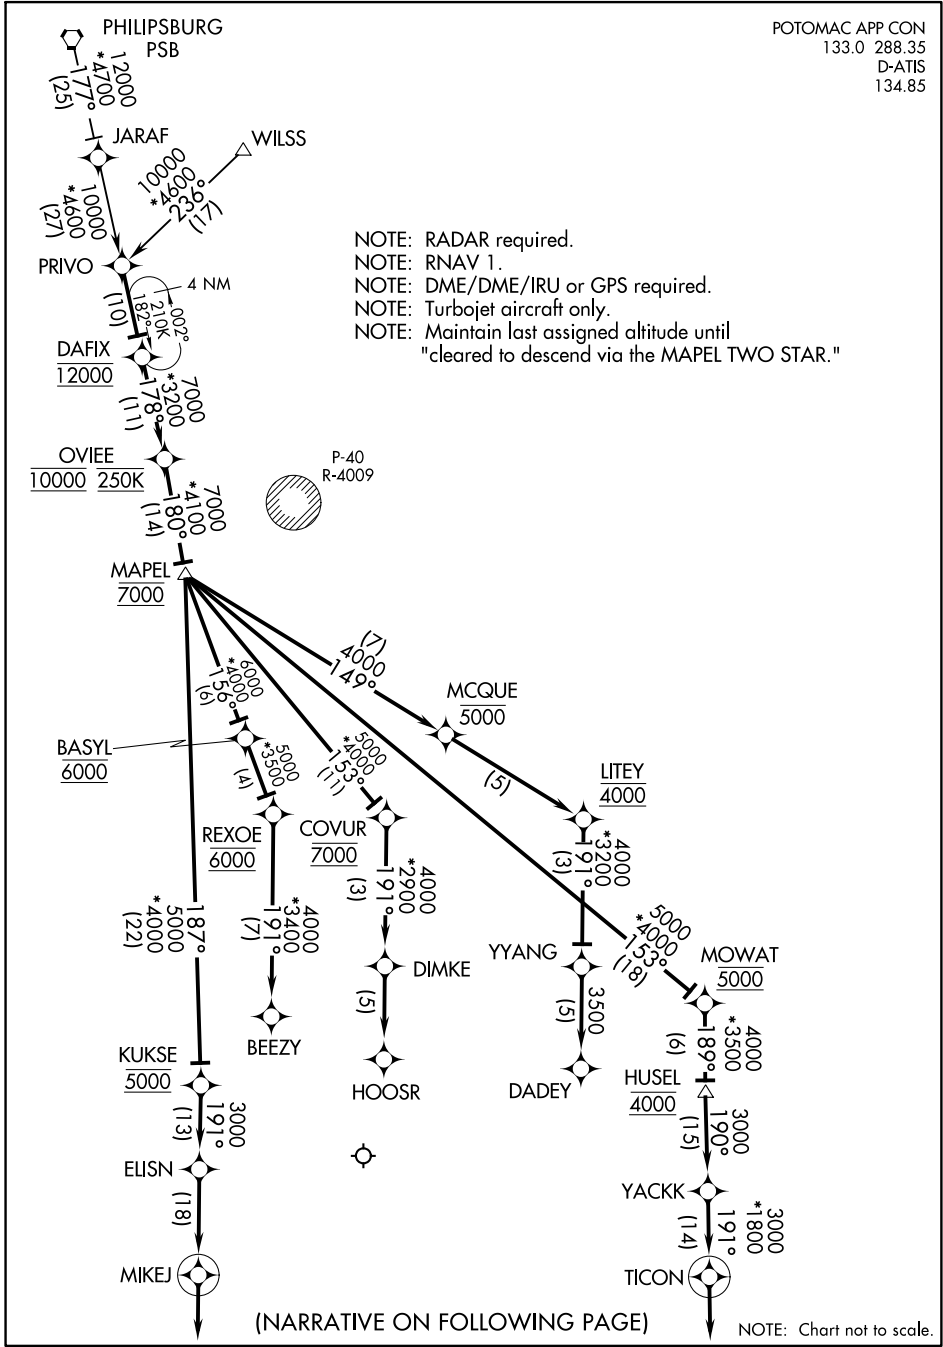

MAPEL TWO ARRIVAL (RNAV)

POTOMAC APP CON
133.0 288.35
D-ATIS
134.85

NE-3, 31 JAN 2019 to 28 FEB 2019

NE-3, 31 JAN 2019 to 28 FEB 2019

MAPEL TWO ARRIVAL (RNAV)