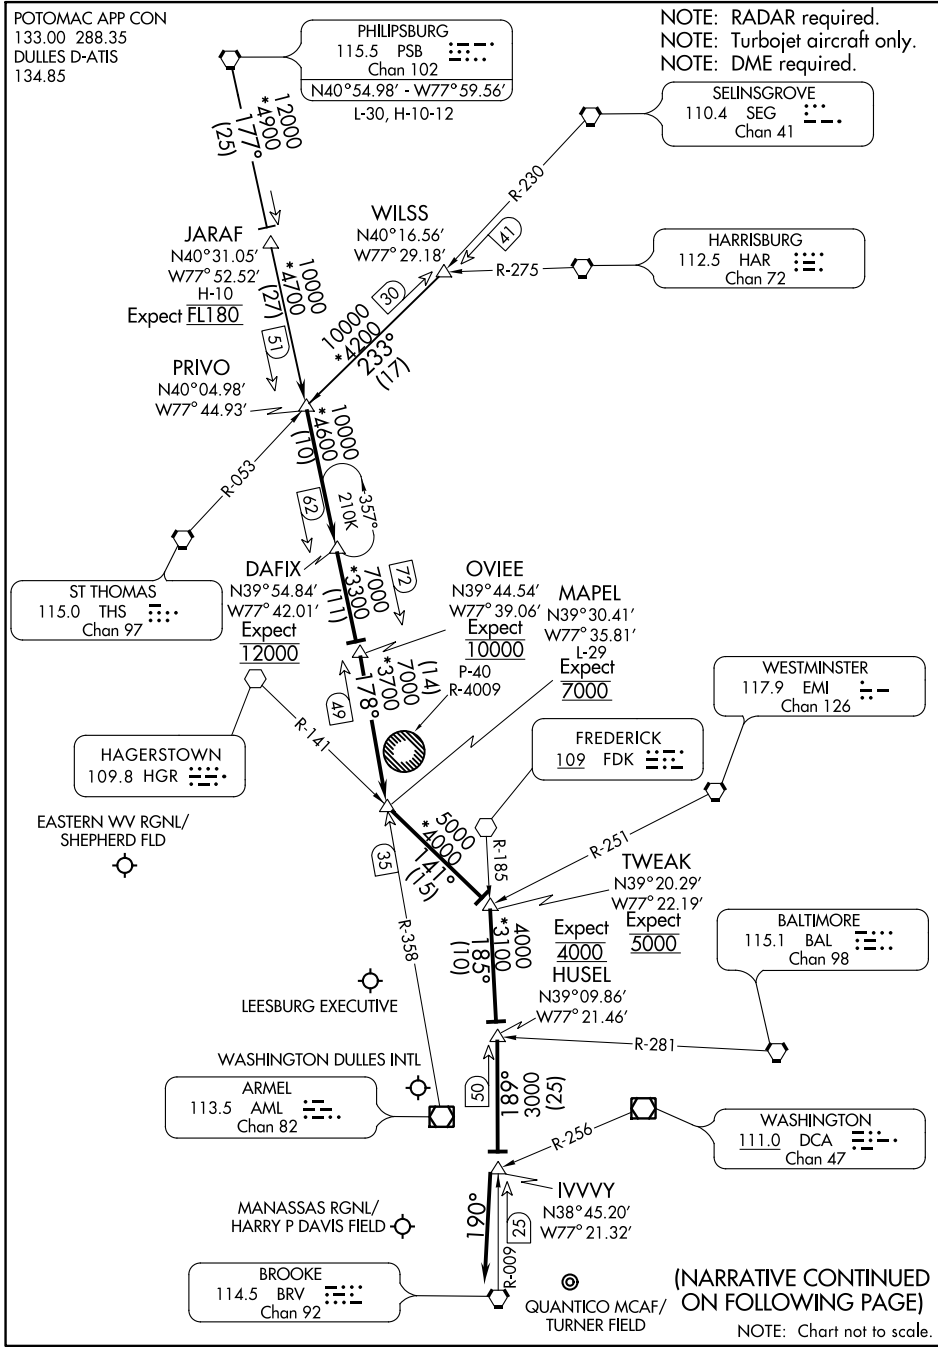

PRIVO ONE ARRIVAL

POTOMAC APP CON
133.00 288.35
DULLES D-ATIS
134.85

NOTE: RADAR required.
NOTE: Turbojet aircraft only.
NOTE: DME required.

NE-3, 31 JAN 2019 to 28 FEB 2019

NE-3, 31 JAN 2019 to 28 FEB 2019

(NARRATIVE CONTINUED ON FOLLOWING PAGE)

NOTE: Chart not to scale.

PRIVO ONE ARRIVAL