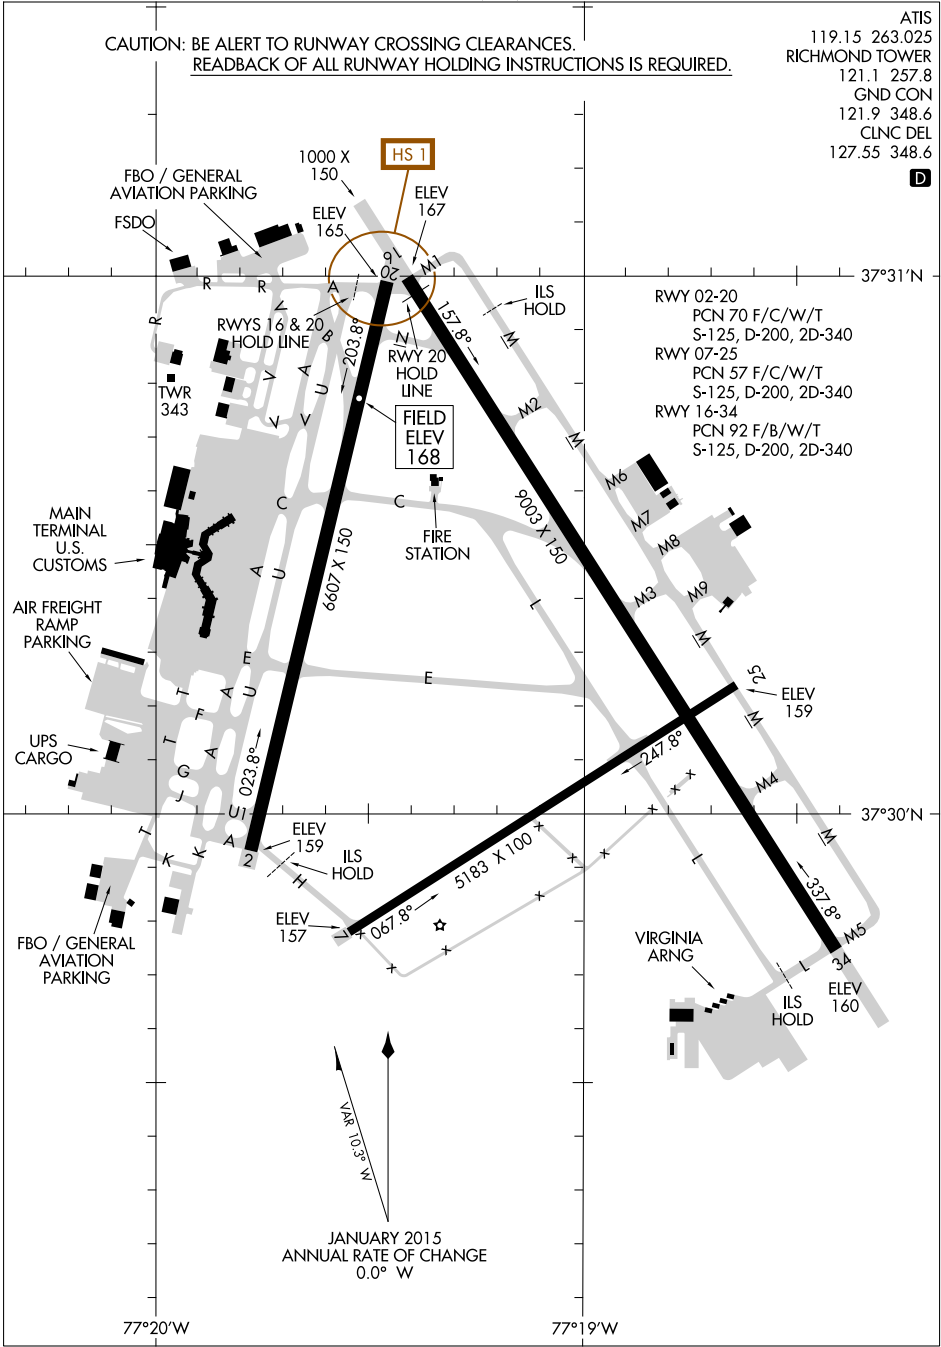

19059
AIRPORT DIAGRAM

AL-347 (FAA)

RICHMOND INTL (RIC)
 RICHMOND, VIRGINIA

**CAUTION: BE ALERT TO RUNWAY CROSSING CLEARANCES.
 READBACK OF ALL RUNWAY HOLDING INSTRUCTIONS IS REQUIRED.**

ATIS
 119.15 263.025
 RICHMOND TOWER
 121.1 257.8
 GND CON
 121.9 348.6
 CLNC DEL
 127.55 348.6

NE-3, 28 FEB 2019 to 28 MAR 2019

NE-3, 28 FEB 2019 to 28 MAR 2019

AIRPORT DIAGRAM
 19059

RICHMOND, VIRGINIA
RICHMOND INTL (RIC)