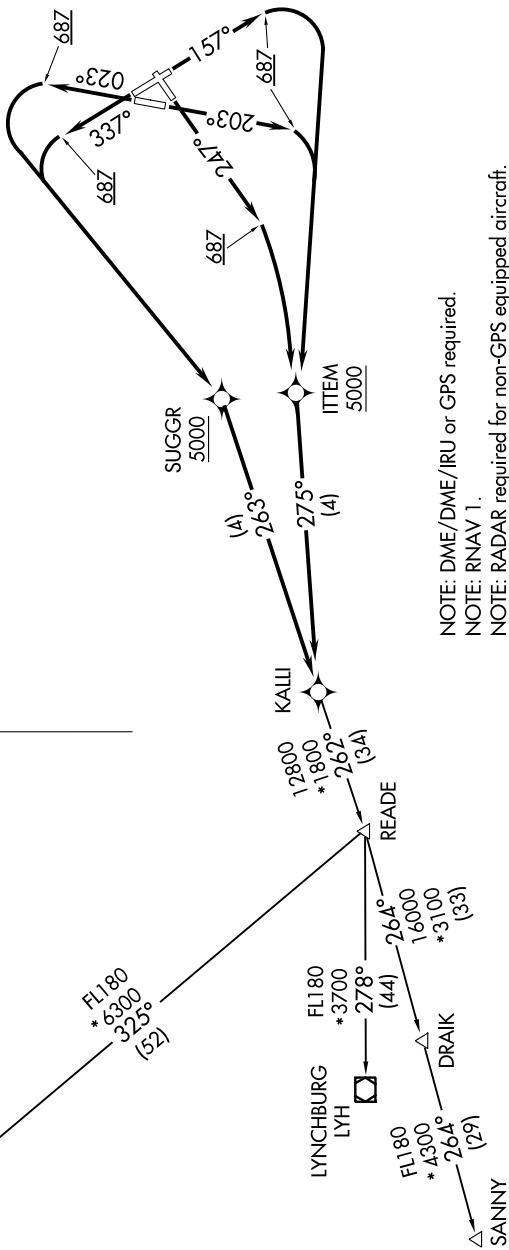

KALLI FIVE DEPARTURE (RNAV)

**TOP ALTITUDE:
5000**

TAKEOFF MINIMUMS

Rwys 2, 16, 20, 25, 34: Standard with minimum climb of 500' per NM to 687.

Rwy 7: NA-ATC.

- ATIS 119.15 263.025
- CINC DEL 127.55 348.6
- GND CON 121.9 348.6
- RICHMOND TOWER 121.1 257.8
- POTOMAC DEP CON 126.75 307.2

MONTEBELLO
MOL

NOTE: DME/DME/IRU or GPS required.
NOTE: RNAV 1.
NOTE: RADAR required for non-GPS equipped aircraft.

NOTE: Chart not to scale.

(NARRATIVE ON FOLLOWING PAGE)

KALLI FIVE DEPARTURE (RNAV)

(KALLI5.KALLI) 03JAN19