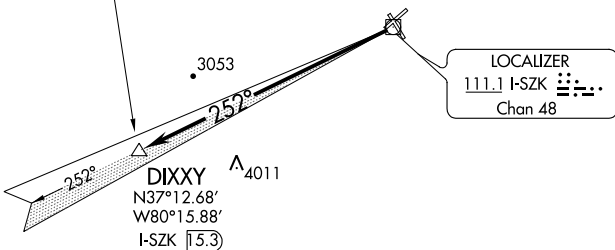

TOP ALTITUDE:
4200

NOTE: RADAR Required.

TAKEOFF MINIMUMS:

Rwys 6, 16, 34: NA - ATC.

Rwy 24: Standard with minimum climb of 242' per NM to 2800.

NOTE: Chart not to scale.

DEPARTURE ROUTE DESCRIPTION

TAKEOFF RUNWAY 24: Climb on I-SZK LDA Localizer west course to 4200 to DIXXY INT/I-SZK 15.3 DME. Expect RADAR vectors to filed/assigned route.