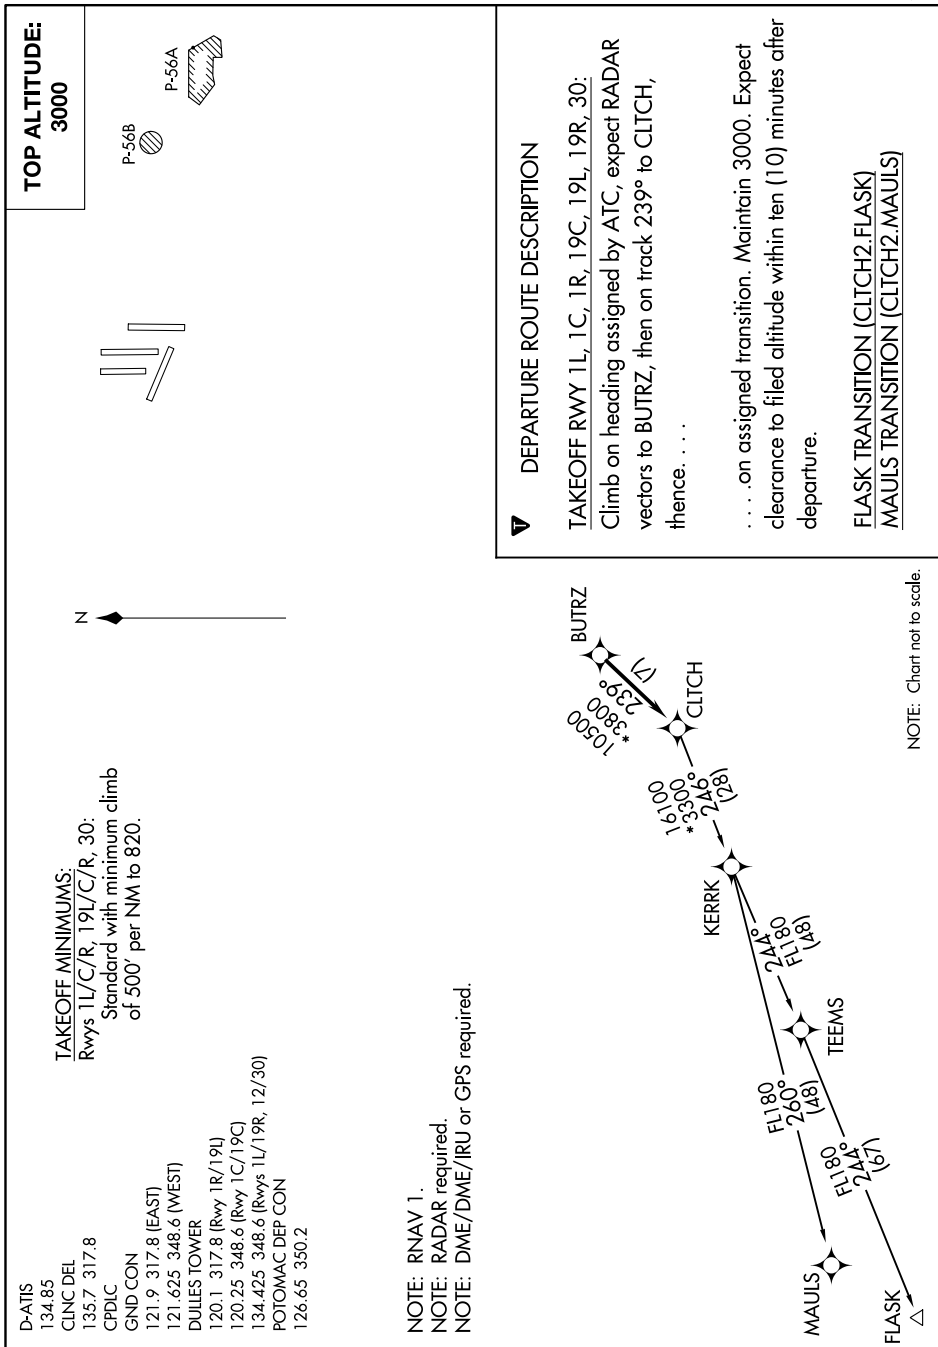

CLTCH TWO DEPARTURE (RNAV)

NE-3: 28 FEB 2019 to 28 MAR 2019

CLTCH TWO DEPARTURE (RNAV)

NE-3: 28 FEB 2019 to 28 MAR 2019