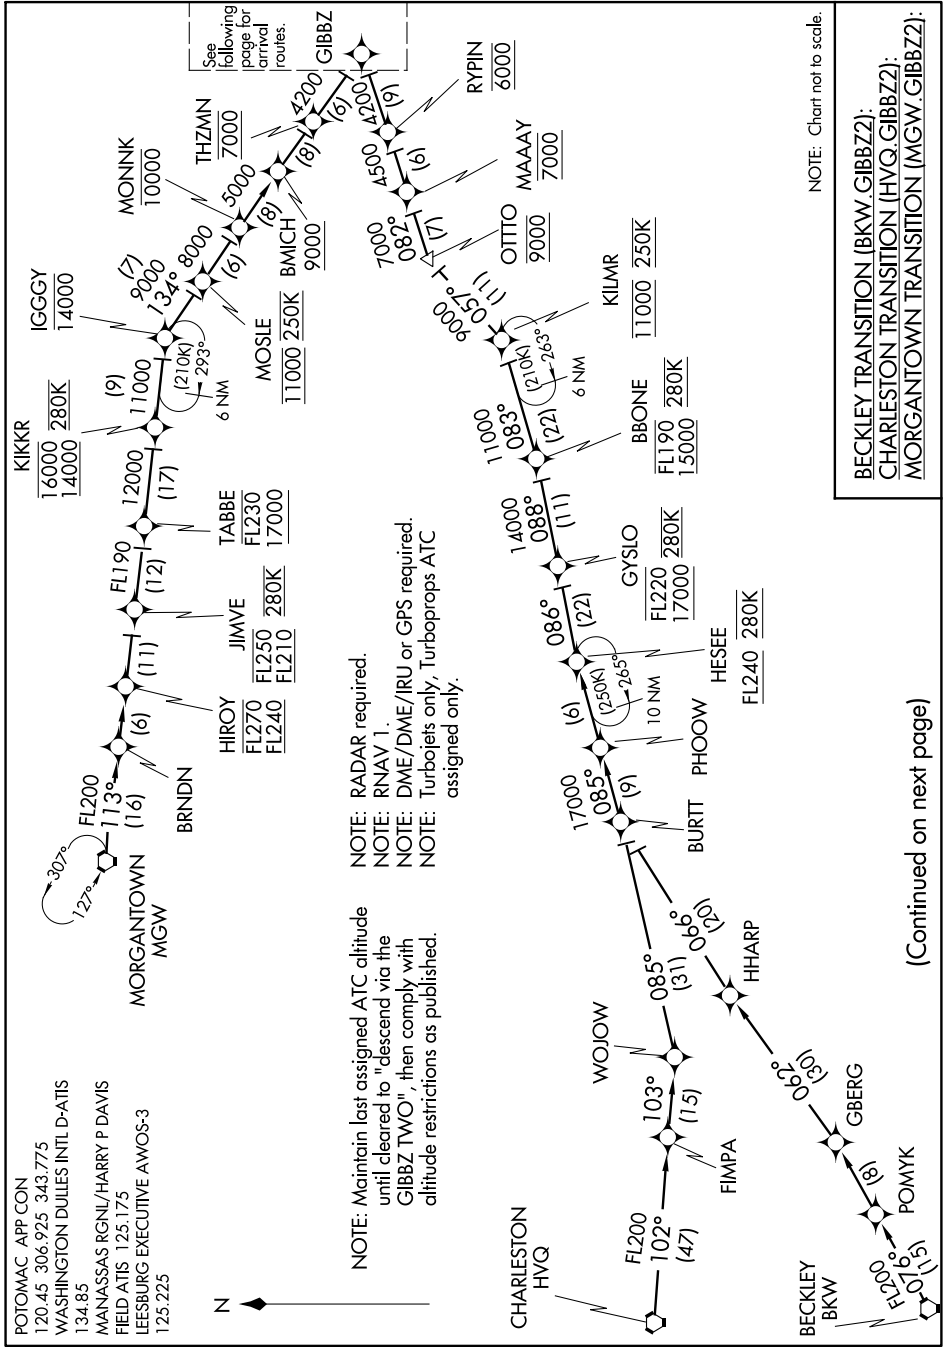

GIBBZ TWO ARRIVAL (RNAV) Transition Routes

WASHINGTON, DC

NE-3, 28 FEB 2019 to 28 MAR 2019

GIBBZ TWO ARRIVAL (RNAV) Transition Routes

WASHINGTON, DC

BECKLEY TRANSITION (BKW.GIBBZ2):
 CHARLESTON TRANSITION (HVQ.GIBBZ2):
 MORGANTOWN TRANSITION (MGW.GIBBZ2):

(Continued on next page)

NE-3, 28 FEB 2019 to 28 MAR 2019