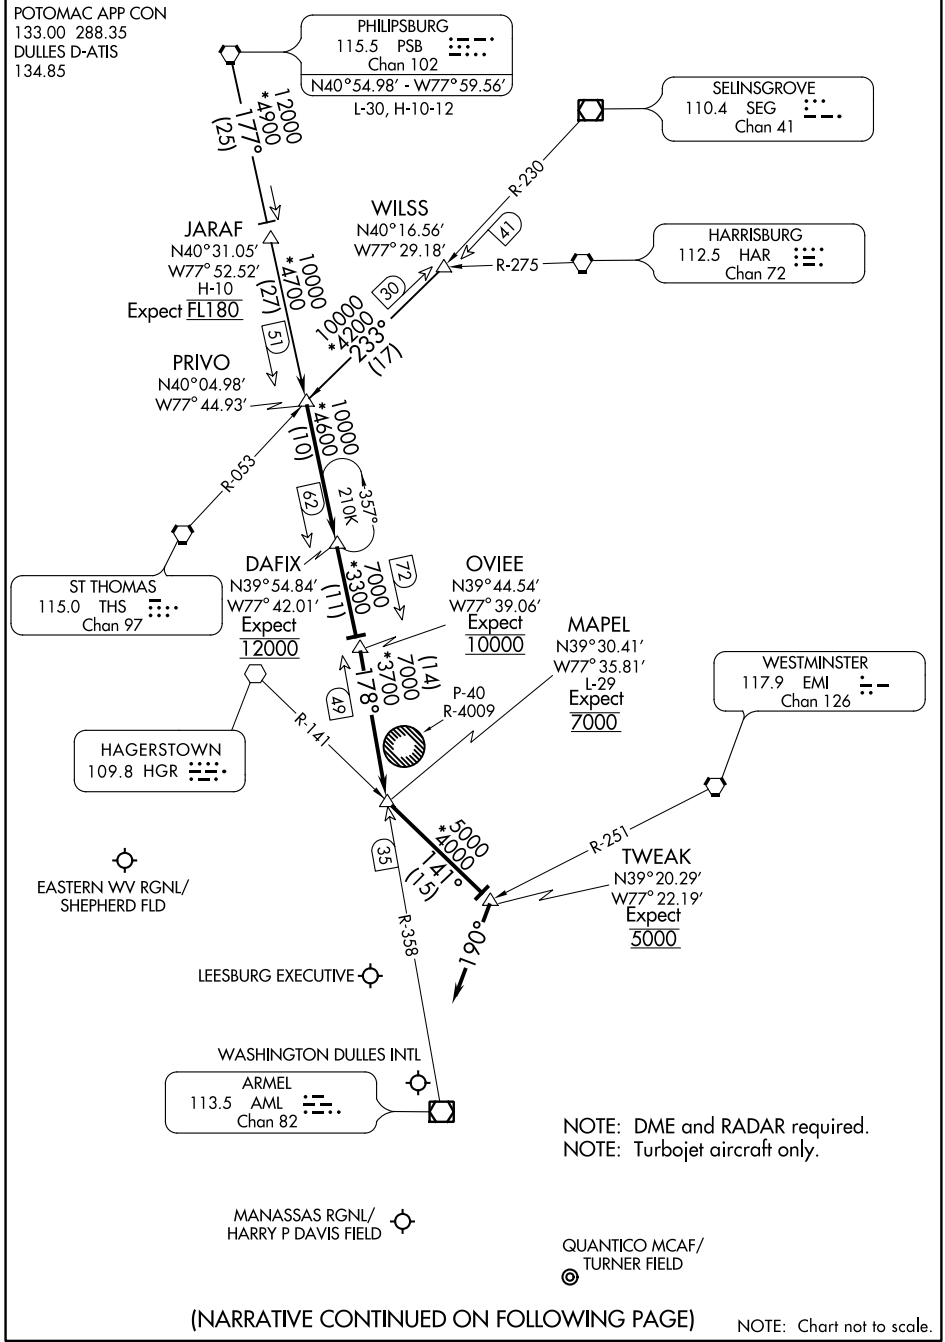

PRIVO TWO ARRIVAL

NE-3, 28 FEB 2019 to 28 MAR 2019

NE-3, 28 FEB 2019 to 28 MAR 2019

(NARRATIVE CONTINUED ON FOLLOWING PAGE)

NOTE: Chart not to scale.

PRIVO TWO ARRIVAL