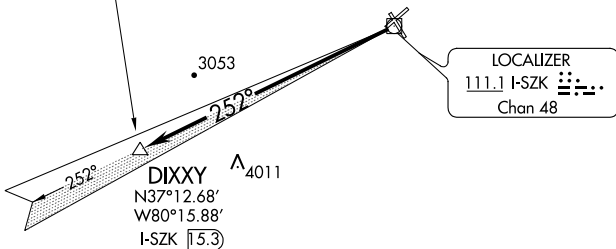

TOP ALTITUDE:
4200

 GREENBRIER
 116.05 LWB 
 Chan 107(Y)

NOTE: RADAR Required.

TAKEOFF MINIMUMS:

Rwys 6, 16, 34: NA - ATC.

Rwy 24: Standard with minimum climb of 242' per NM to 2800.

NOTE: Chart not to scale.

DEPARTURE ROUTE DESCRIPTION

TAKEOFF RUNWAY 24: Climb on I-SZK LDA Localizer west course to 4200 to DIXXY INT/I-SZK 15.3 DME. Expect RADAR vectors to filed/assigned route.

DIXXY SEVEN DEPARTURE

(DIXXY7.DIXXY) 10DEC15