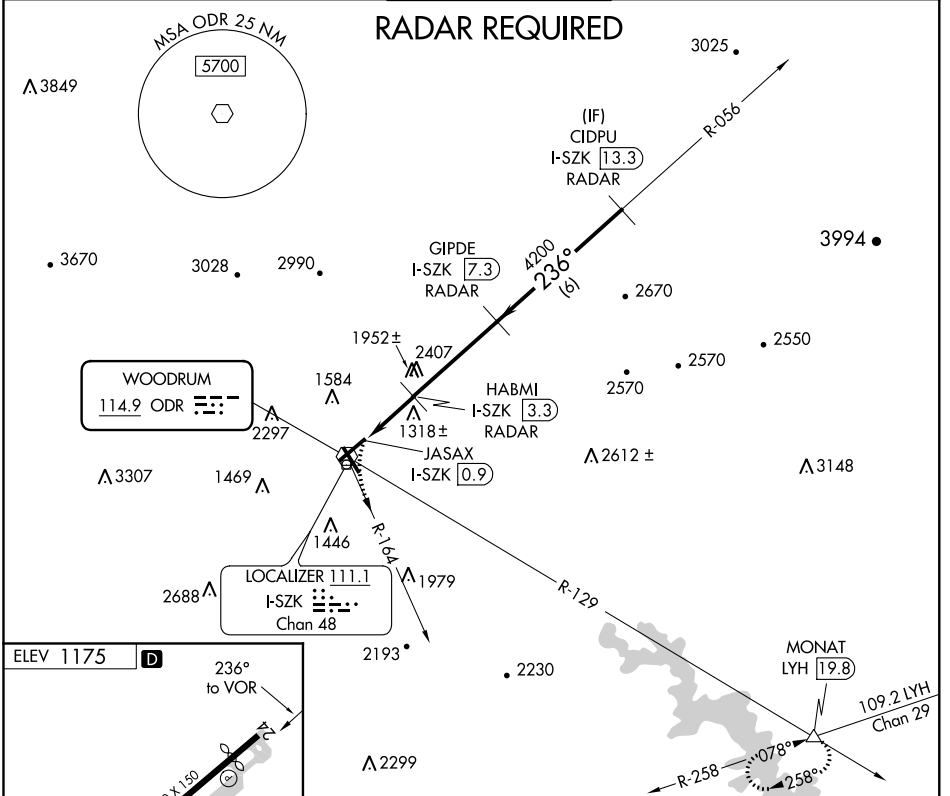

VOR ODR 114.9	APP CRS 236°	Rwy ldg TDZE Apt Elev N/A N/A 1175
-------------------------	------------------------	--

VOR/DME-A

ROANOKE-BLACKSBURG RGNL/WOODRUM FIELD (R.O.A)

⚠ Circling NA NW of Rwy 6-24. DME from I-SZK LDA.
⚠ Simultaneous reception of ODR VOR and I-SZK DME required.
❄ -13°C

MISSED APPROACH: Climbing left turn to 4000 on ODR VOR R-164 and LYH VORTAC R-258 to MONAT/LYH 19.8 DME and hold.

ATIS 132.375	ROANOKE APP CON 126.9 339.8	ROANOKE TOWER 118.3 257.8	GND CON 121.9 257.8	CLNC DEL 119.7
------------------------	---------------------------------------	-------------------------------------	-------------------------------	--------------------------

NE-3, 28 MAR 2019 to 25 APR 2019

NE-3, 28 MAR 2019 to 25 APR 2019