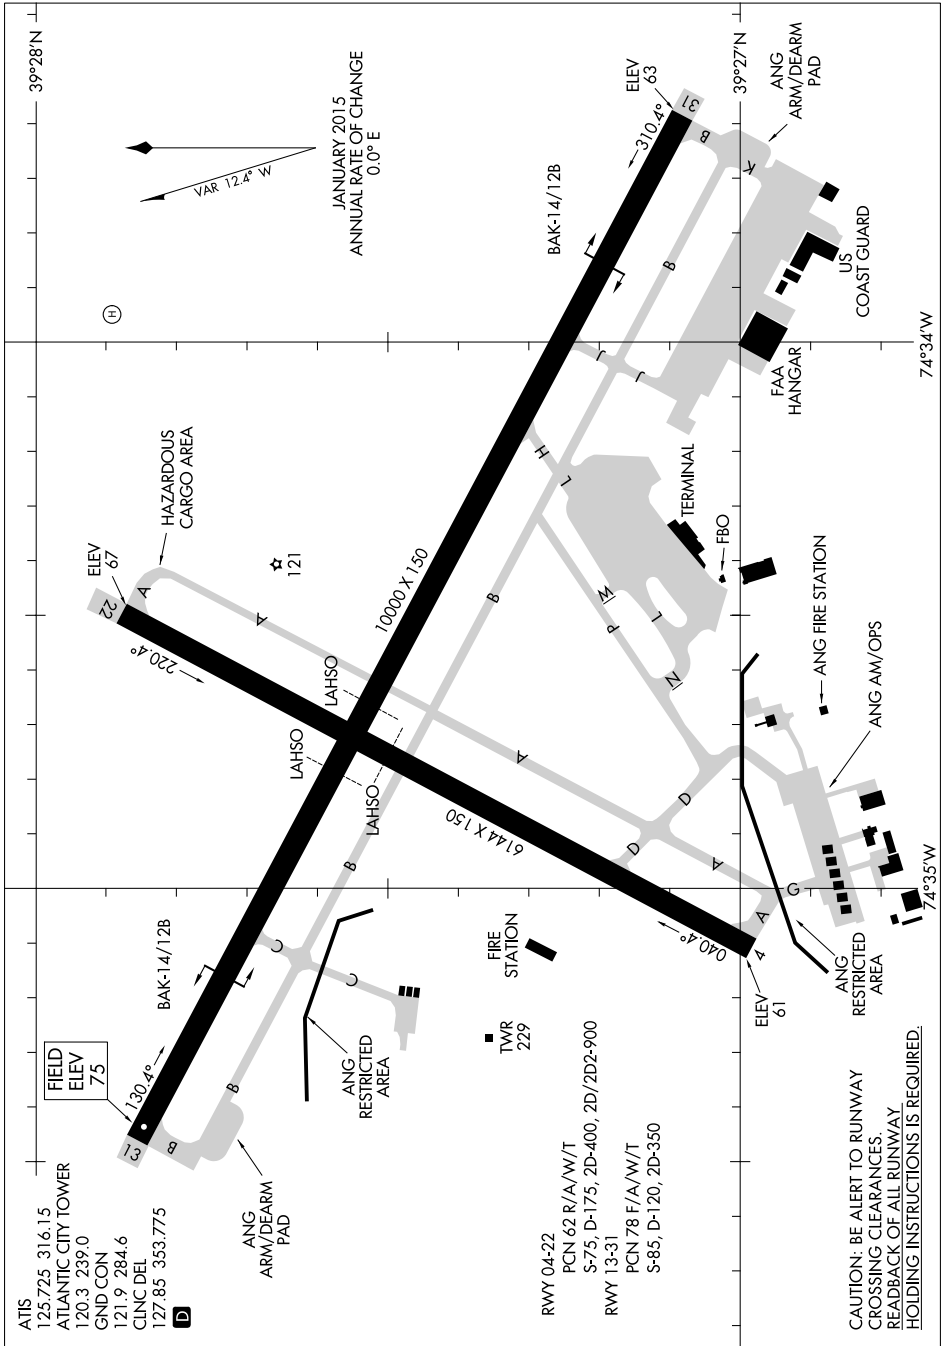

AIRPORT DIAGRAM

AL-669 (FAA)

ATLANTIC CITY INTL (ACY)
ATLANTIC CITY, NEW JERSEY

NE-2, 28 MAR 2019 to 25 APR 2019

NE-2, 28 MAR 2019 to 25 APR 2019

AIRPORT DIAGRAM

ATLANTIC CITY, NEW JERSEY
ATLANTIC CITY INTL (ACY)