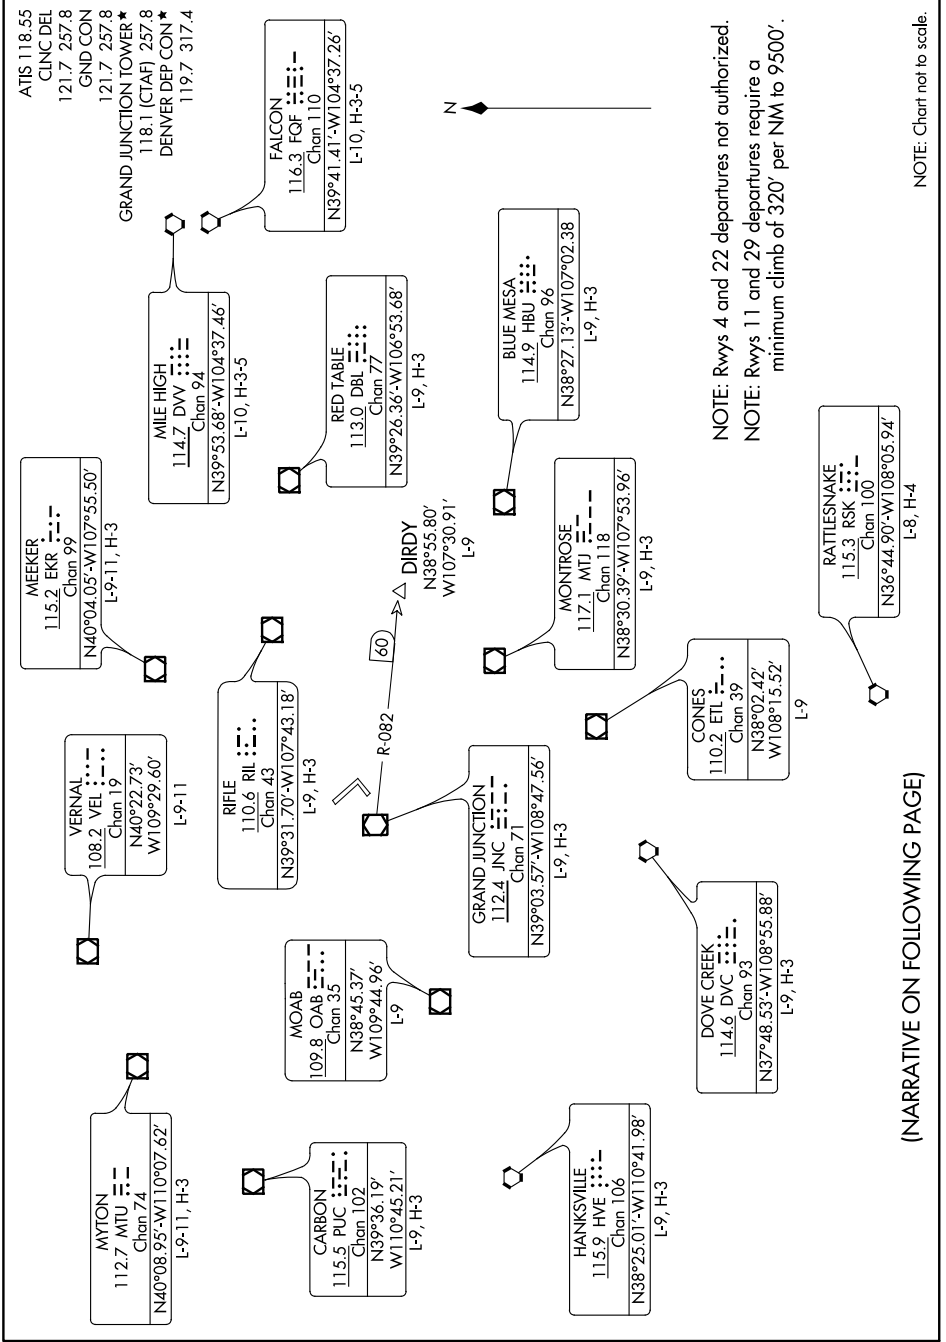

SW-1, 25 APR 2019 to 23 MAY 2019

NOTE: Rwsy 4 and 22 departures not authorized.  
NOTE: Rwsy 11 and 29 departures require a minimum climb of 320' per NM to 9500'.

(NARRATIVE ON FOLLOWING PAGE)

NOTE: Chart not to scale.

SW-1, 25 APR 2019 to 23 MAY 2019