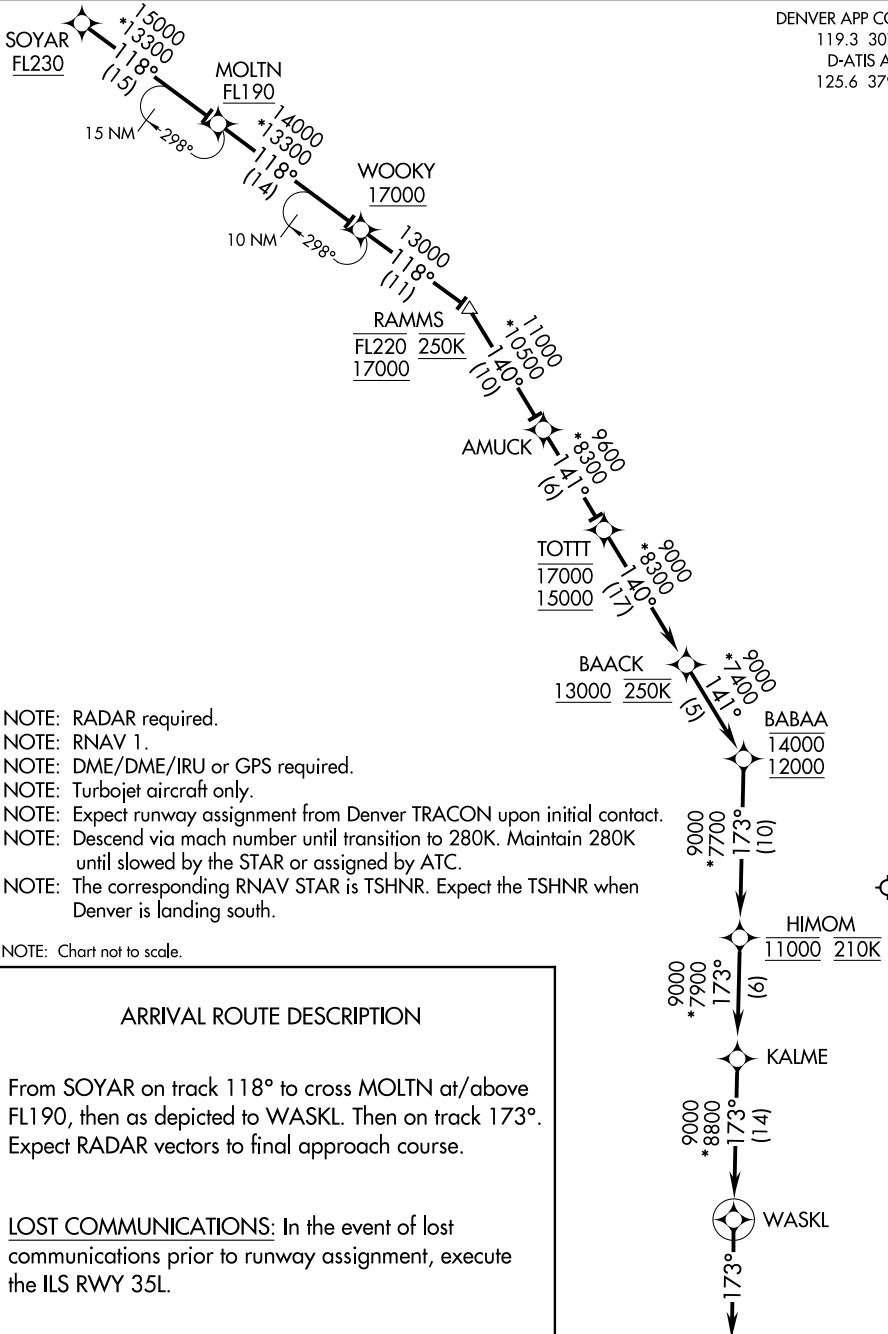

DENVER APP CON
119.3 307.3
D-ATIS ARR
125.6 379.9

SW-1, 25 APR 2019 to 23 MAY 2019

SW-1, 25 APR 2019 to 23 MAY 2019