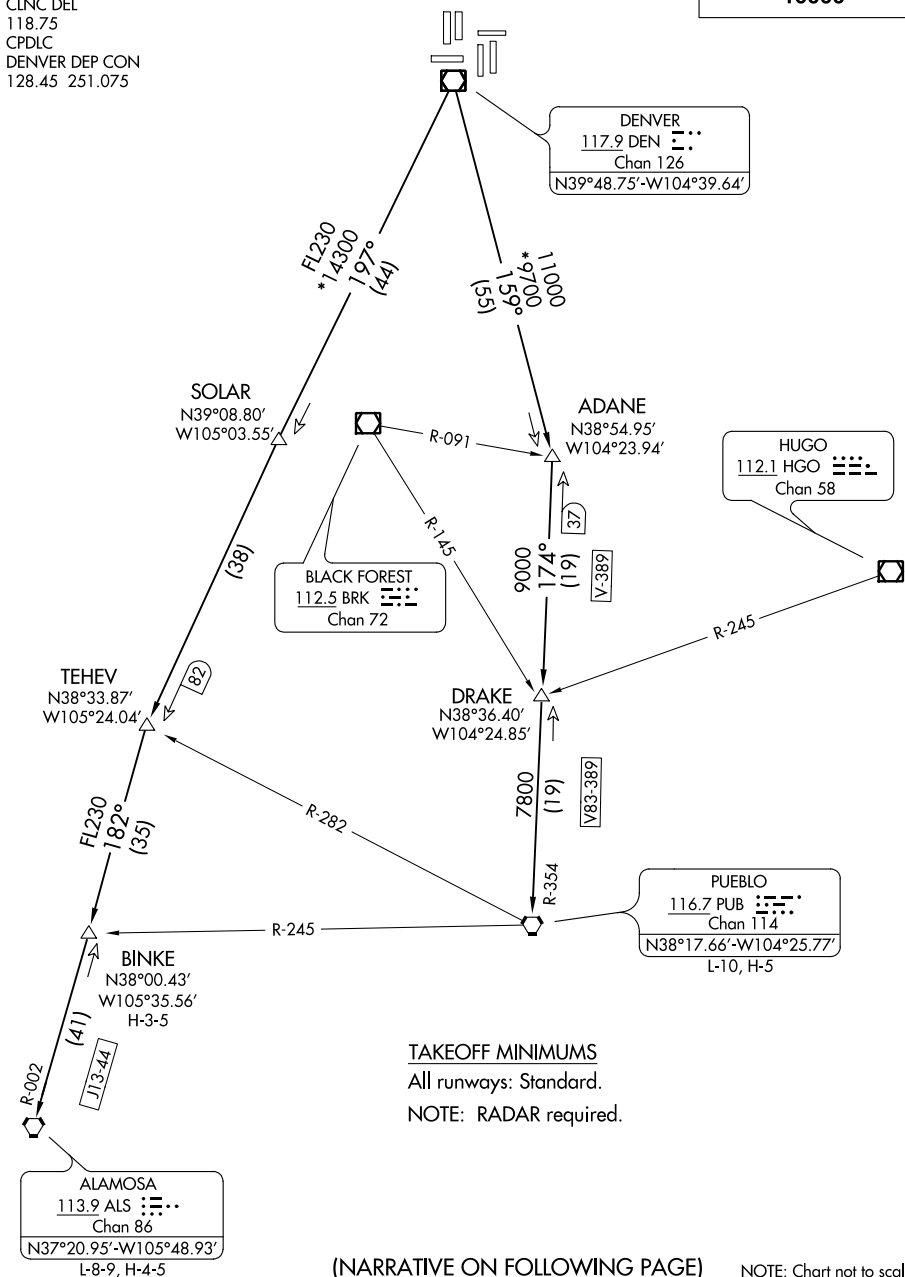

PIKES ONE DEPARTURE

AL-9077 (FAA)

DENVER INTL (DEN)
DENVER, COLORADO

D-ATIS DEP
134.025
CLNC DEL
118.75
CPDLC
DENVER DEP CON
128.45 251.075

**TOP ALTITUDE:
10000**

BLACK FOREST
112.5 BRK
Chan 72

HUGO
112.1 HGO
Chan 58

PUEBLO
116.7 PUB
Chan 114
L-10, H-5

ALAMOS
113.9 ALS
Chan 86
N37°20.95'-W105°48.93'
L-8-9, H-4-5

TAKEOFF MINIMUMS
All runways: Standard.
NOTE: RADAR required.

(NARRATIVE ON FOLLOWING PAGE)

NOTE: Chart not to scale.

SW-1, 25 APR 2019 to 23 MAY 2019

SW-1, 25 APR 2019 to 23 MAY 2019

PIKES ONE DEPARTURE