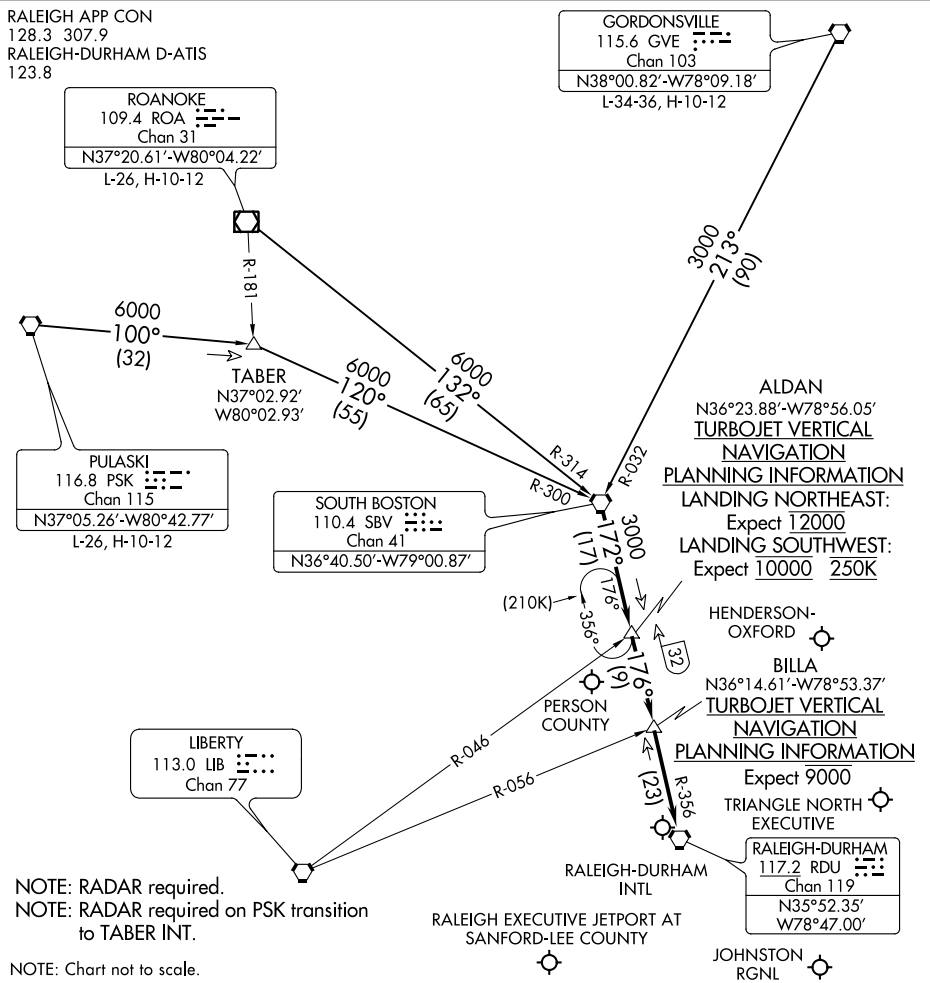

SOUTH BOSTON SIX ARRIVAL

RALEIGH-DURHAM, NORTH CAROLINA

SE-2. 15 AUG 2019 to 12 SEP 2019

SE-2. 15 AUG 2019 to 12 SEP 2019

ARRIVAL ROUTE DESCRIPTION

GORDONSVILLE TRANSITION (GVE.SBV6): From over GVE VORTAC on GVE R-213 and SBV R-032 to SBV VORTAC. Thence. . . .

PULASKI TRANSITION (PSK.SBV6): From over PSK VORTAC on PSK R-100 to TABER, then on SBV R-300 to SBV VORTAC. Thence. . . .

ROANOKE TRANSITION (ROA.SBV6): From over ROA VOR/DME on ROA R-132 and SBV R-314 to SBV VORTAC. Thence

. . . .from over SBV VORTAC on SBV R-172 and RDU VORTAC R-356 to RDU VORTAC. For arrivals to KRDU, KLHZ, KJNX, and KTTA airports: Expect RADAR vectors to final approach course after BILLA.
For arrivals to KHNZ and KTDF airports: Expect RADAR vectors to final approach course after ALDAN.

SOUTH BOSTON SIX ARRIVAL

RALEIGH-DURHAM, NORTH CAROLINA