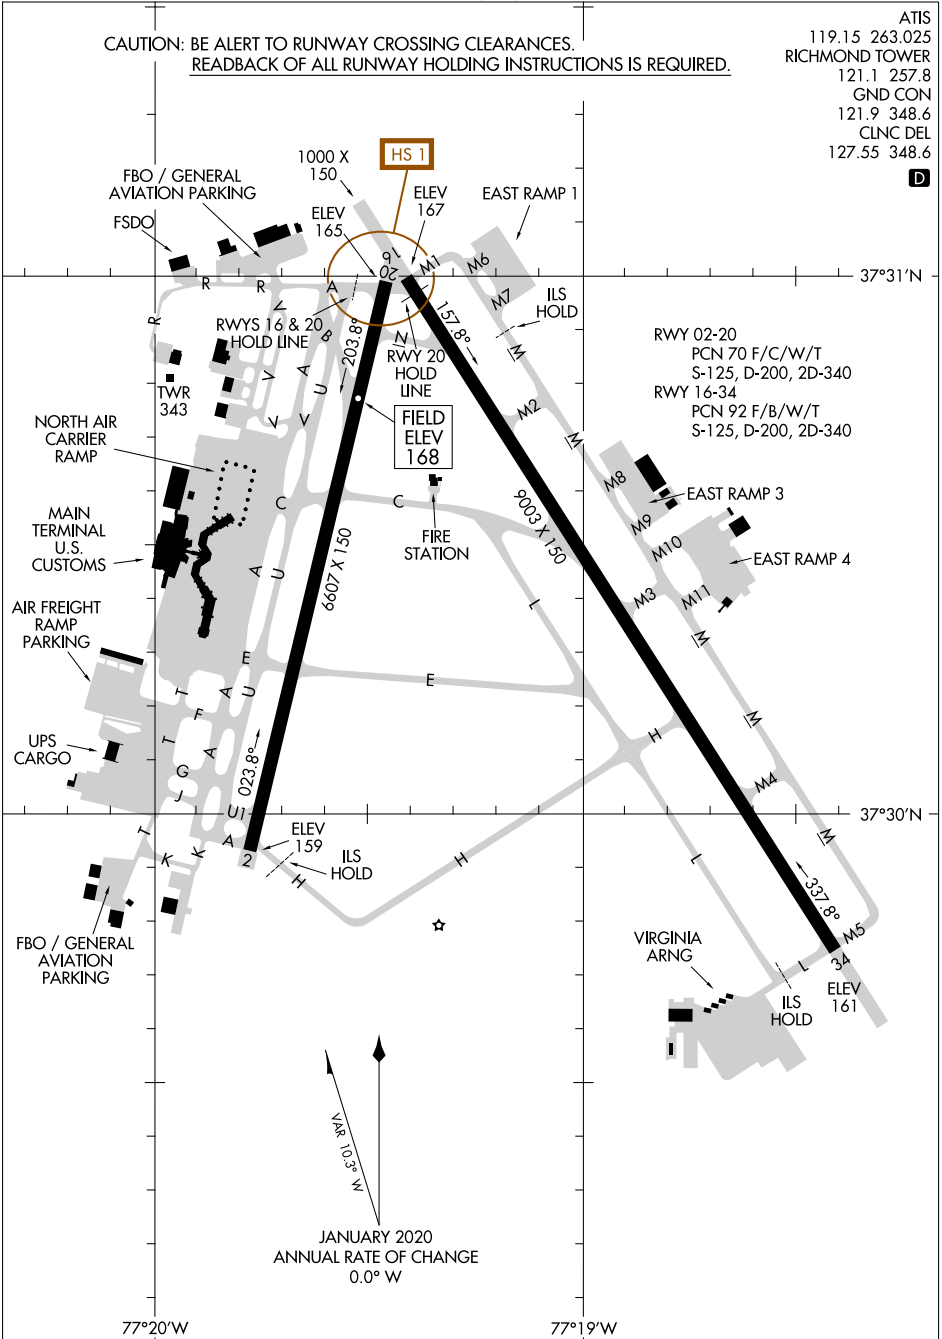

20086  
**AIRPORT DIAGRAM**

AL-347 (FAA)

**RICHMOND INTL (RIC)**  
 RICHMOND, VIRGINIA

**CAUTION: BE ALERT TO RUNWAY CROSSING CLEARANCES.  
 READBACK OF ALL RUNWAY HOLDING INSTRUCTIONS IS REQUIRED.**

ATIS  
 119.15 263.025  
 RICHMOND TOWER  
 121.1 257.8  
 GND CON  
 121.9 348.6  
 CLNC DEL  
 127.55 348.6

NE-3, 26 MAR 2020 to 23 APR 2020

NE-3, 26 MAR 2020 to 23 APR 2020