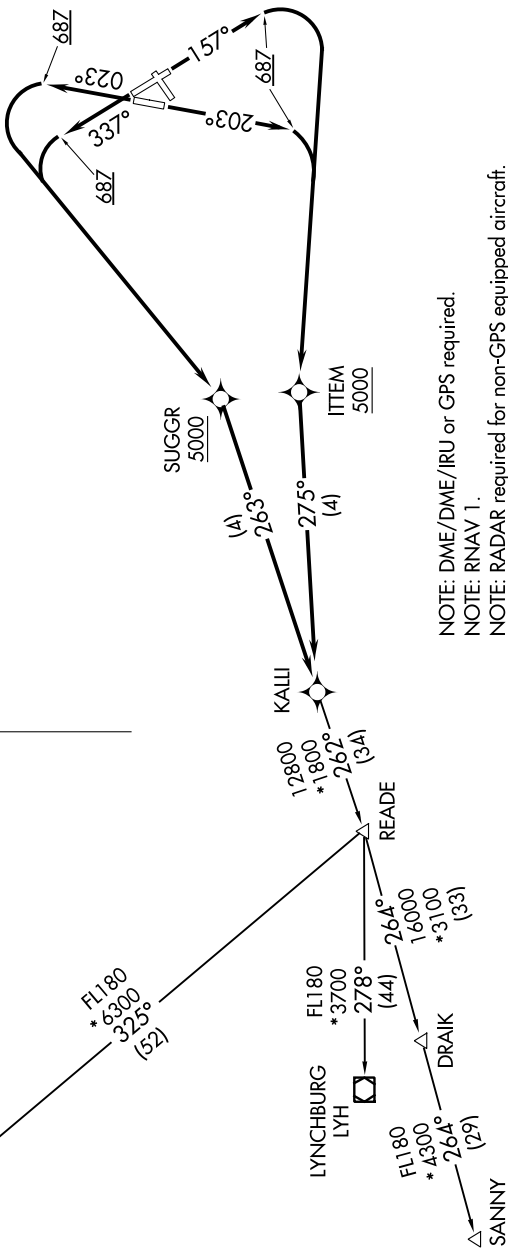

KALLI SIX DEPARTURE (RNAV)

**TOP ALTITUDE:
5000**

TAKEOFF MINIMUMS

Rwys 2, 16, 20, 34: Standard with minimum climb of 500' per NM to 687.

- ATIS 119.15 263.025
- CINC DEL 127.55 348.6
- GND CON 121.9 348.6
- RICHMOND TOWER 121.1 257.8
- POTOMAC DEP CON 126.75 307.2

MONTEBELLO
MOL

NOTE: DME/DME/IRU or GPS required.
 NOTE: RNAV 1.
 NOTE: RADAR required for non-GPS equipped aircraft.

NOTE: Chart not to scale.

(NARRATIVE ON FOLLOWING PAGE)