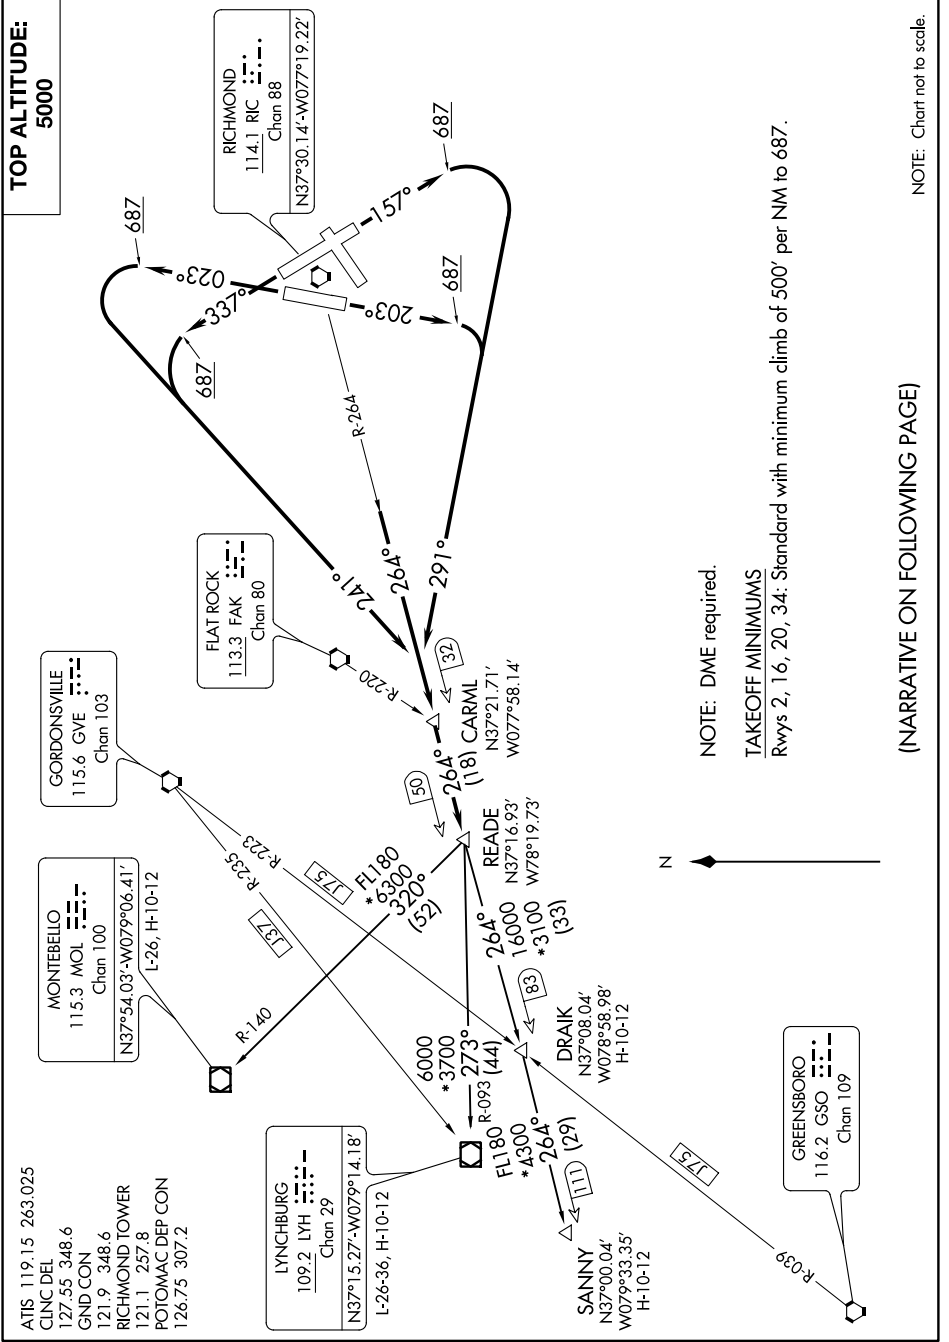

READE SEVEN DEPARTURE

READE SEVEN DEPARTURE

NE-3, 26 MAR 2020 to 23 APR 2020

NE-3, 26 MAR 2020 to 23 APR 2020

(NARRATIVE ON FOLLOWING PAGE)

NOTE: Chart not to scale.

NOTE: DME required.

TAKEOFF MINIMUMS

Rwys 2, 16, 20, 34: Standard with minimum climb of 500' per NM to 687.

TOP ALTITUDE:
5000