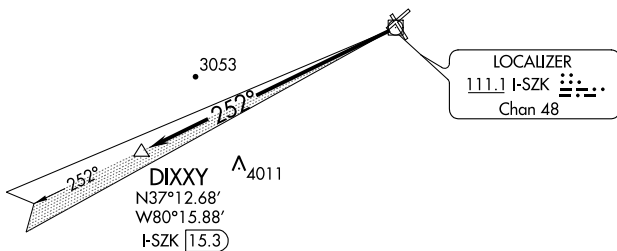

TOP ALTITUDE:
4200

NOTE: RADAR required.

NOTE: DME required.

TAKEOFF MINIMUMS:

Rwys 6, 16, 34: NA - ATC.

Rwy 24: Standard with minimum climb
of 242' per NM to 2800.

NOTE: Chart not to scale.

DEPARTURE ROUTE DESCRIPTION

TAKEOFF RUNWAY 24: Climb on I-SZK LDA Localizer west course to 4200 to DIXXY I-SZK 15.3 DME. Expect RADAR vectors to filed/assigned route.

DIXXY EIGHT DEPARTURE

(DIXXY8.DIXXY) 15AUG19

ROANOKE, VIRGINIA

ROANOKE-BLACKSBURG RGNL/WOODRUM FIELD (R.O.A.)