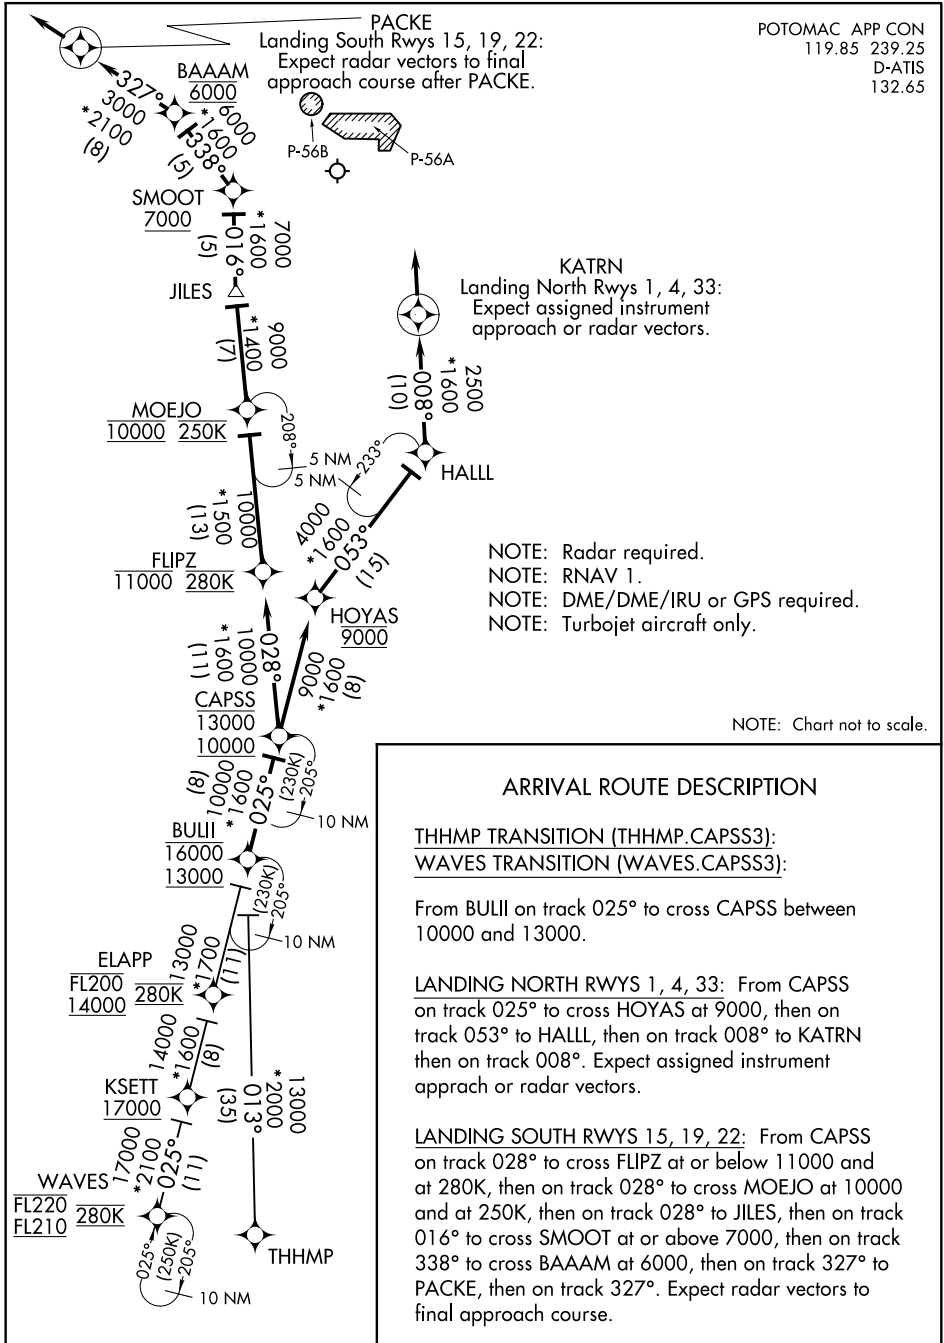

POTOMAC APP CON
119.85 239.25
D-ATIS
132.65

NE-3, 26 MAR 2020 to 23 APR 2020

NE-3, 26 MAR 2020 to 23 APR 2020