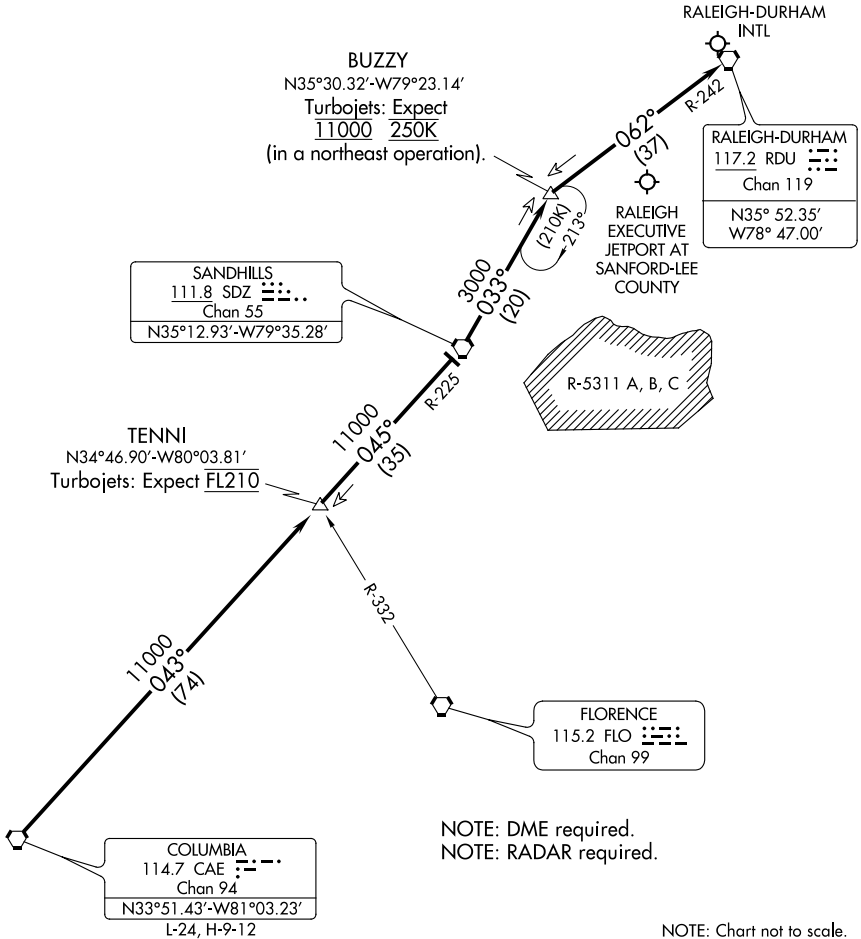

BUZZY NINE ARRIVAL

RALEIGH-DURHAM, NORTH CAROLINA

RALEIGH APP CON
128.3 307.9
RALEIGH-DURHAM INTL D-ATIS
123.8

RALEIGH RGNL AT
PERSON COUNTY

HENDERSON-
OXFORD

SE-2, 26 MAR 2020 to 23 APR 2020

SE-2, 26 MAR 2020 to 23 APR 2020

ARRIVAL ROUTE DESCRIPTION

COLUMBIA TRANSITION (CAE.BUZZY9): From over CAE VORTAC on CAE R-043 and SDZ R-225 to SDZ VORTAC, then on SDZ R-033 to BUZZY.

... Thence on RALEIGH/DURHAM VORTAC R-242 to RDU. Expect RADAR vectors to final approach course after BUZZY.

BUZZY NINE ARRIVAL

RALEIGH-DURHAM, NORTH CAROLINA