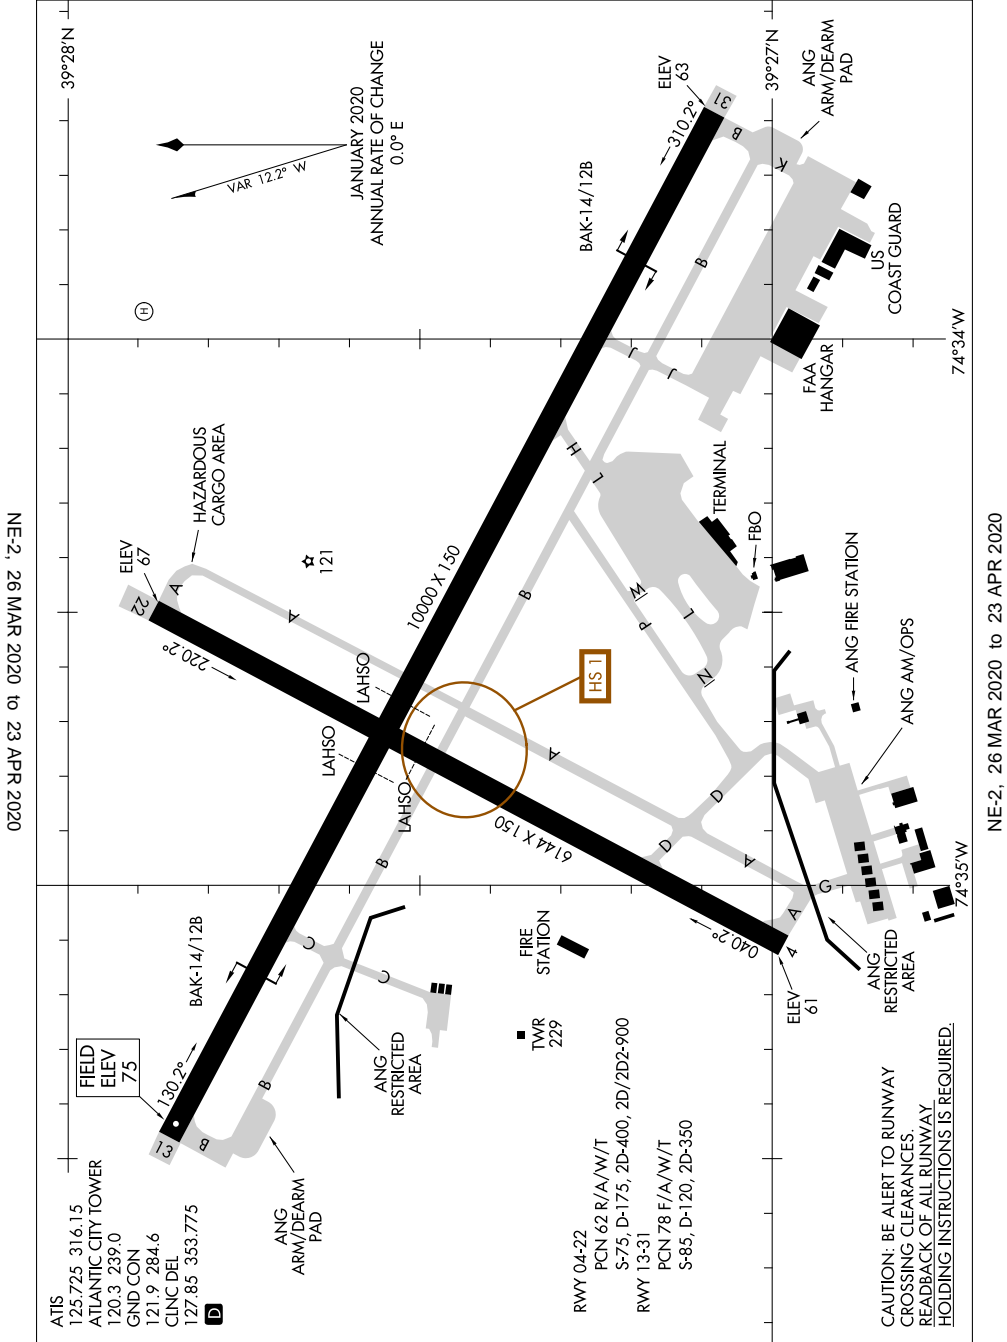

# AIRPORT DIAGRAM

AL-669 (FAA)

ATLANTIC CITY INTL (ACY)  
ATLANTIC CITY, NEW JERSEY

NE-2, 26 MAR 2020 to 23 APR 2020

NE-2, 26 MAR 2020 to 23 APR 2020

# AIRPORT DIAGRAM

ATLANTIC CITY, NEW JERSEY  
ATLANTIC CITY INTL (ACY)