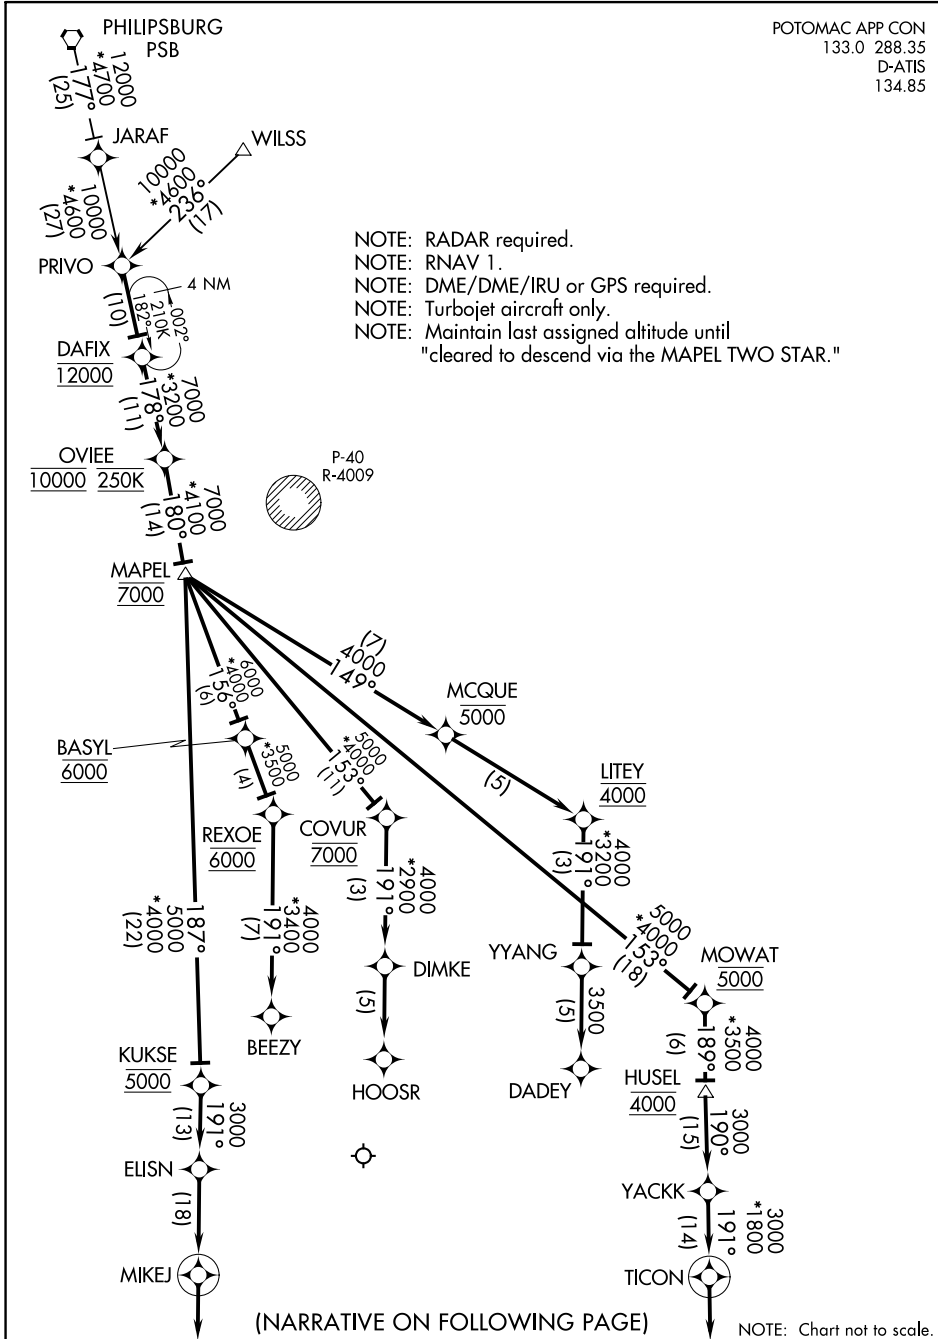

MAPEL TWO ARRIVAL (RNAV)

POTOMAC APP CON
133.0 288.35
D-ATIS
134.85

NE-3, 26 MAR 2020 to 23 APR 2020

NE-3, 26 MAR 2020 to 23 APR 2020

(NARRATIVE ON FOLLOWING PAGE)

NOTE: Chart not to scale.

MAPEL TWO ARRIVAL (RNAV)