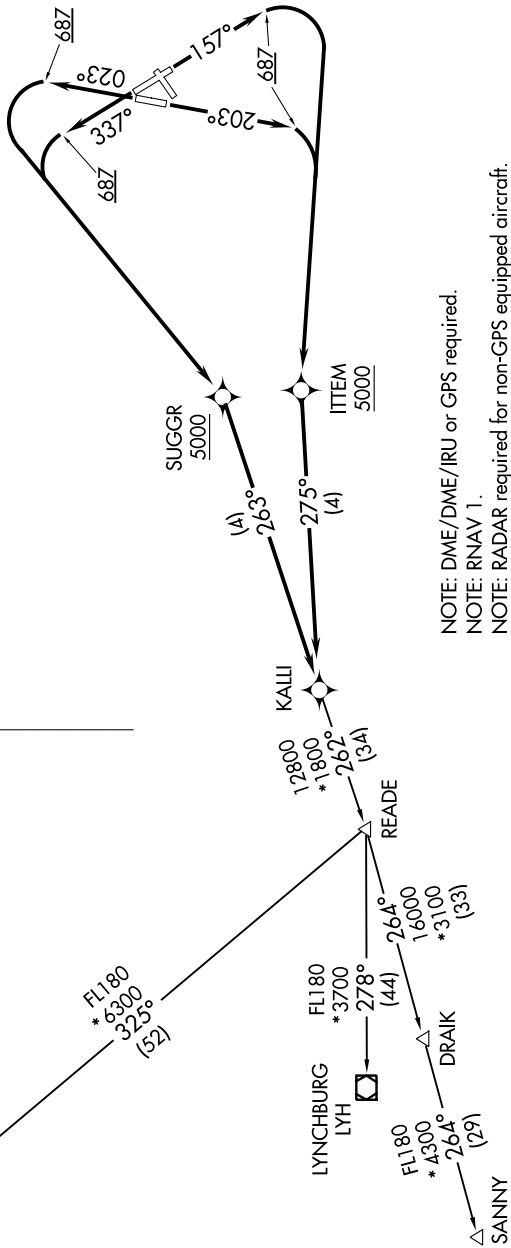

KALLI SIX DEPARTURE (RNAV)

**TOP ALTITUDE:
5000**

TAKEOFF MINIMUMS

Rwys 2, 16, 20, 34: Standard with minimum climb of 500' per NM to 687.

- ATIS 119.15 263.025
- CINC DEL 127.55 348.6
- GND CON 121.9 348.6
- RICHMOND TOWER 121.1 257.8
- POTOMAC DEP CON 126.75 307.2

MONTEBELLO
MOL

- NOTE: DME/DME/IRU or GPS required.
- NOTE: RNAV 1.
- NOTE: RADAR required for non-GPS equipped aircraft.

NOTE: Chart not to scale.

(NARRATIVE ON FOLLOWING PAGE)