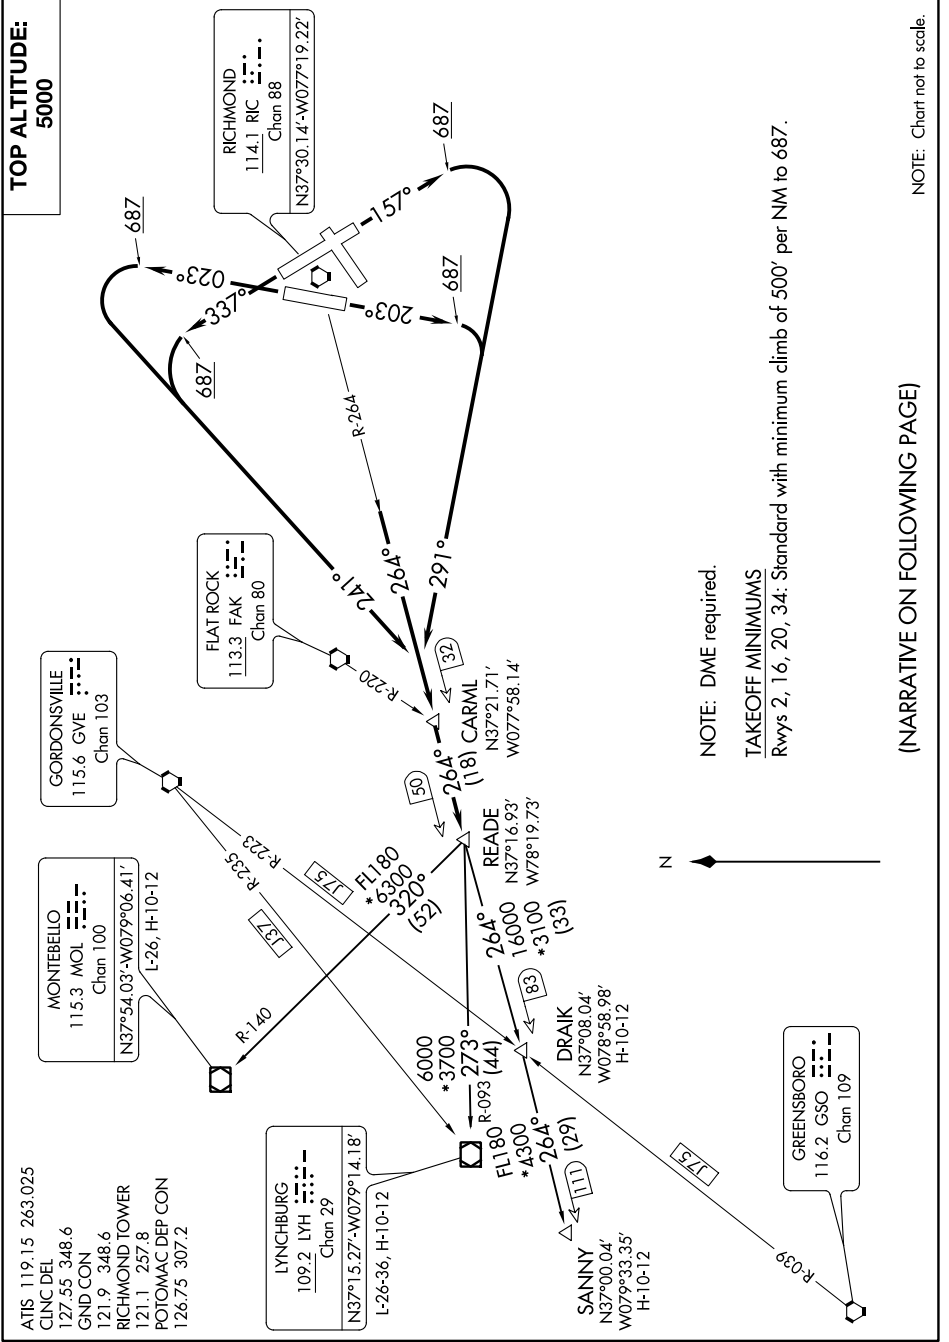

# READE SEVEN DEPARTURE

NE-3, 10 SEP 2020 to 08 OCT 2020

NOTE: DME required.

TAKEOFF MINIMUMS

Rwys 2, 16, 20, 34: Standard with minimum climb of 500' per NM to 687.

(NARRATIVE ON FOLLOWING PAGE)

NOTE: Chart not to scale.

# READE SEVEN DEPARTURE

NE-3, 10 SEP 2020 to 08 OCT 2020