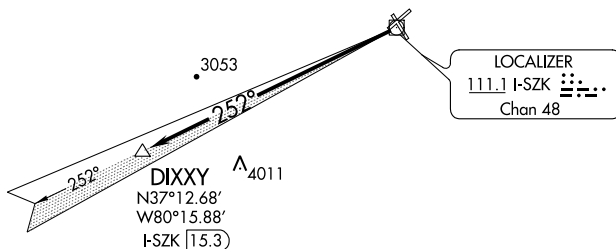

TOP ALTITUDE:
4200

NOTE: RADAR required.

NOTE: DME required.

TAKEOFF MINIMUMS:

Rwys 6, 16, 34: NA - ATC.

Rwy 24: Standard with minimum climb of 242' per NM to 2800.

NOTE: Chart not to scale.

DEPARTURE ROUTE DESCRIPTION

TAKEOFF RUNWAY 24: Climb on I-SZK LDA Localizer west course to 4200 to DIXXY I-SZK 15.3 DME. Expect RADAR vectors to filed/assigned route.

DIXXY EIGHT DEPARTURE

(DIXXY8.DIXXY) 15AUG19

ROANOKE, VIRGINIA

ROANOKE-BLACKSBURG RGNL/WOODRUM FIELD (R.O.A.)