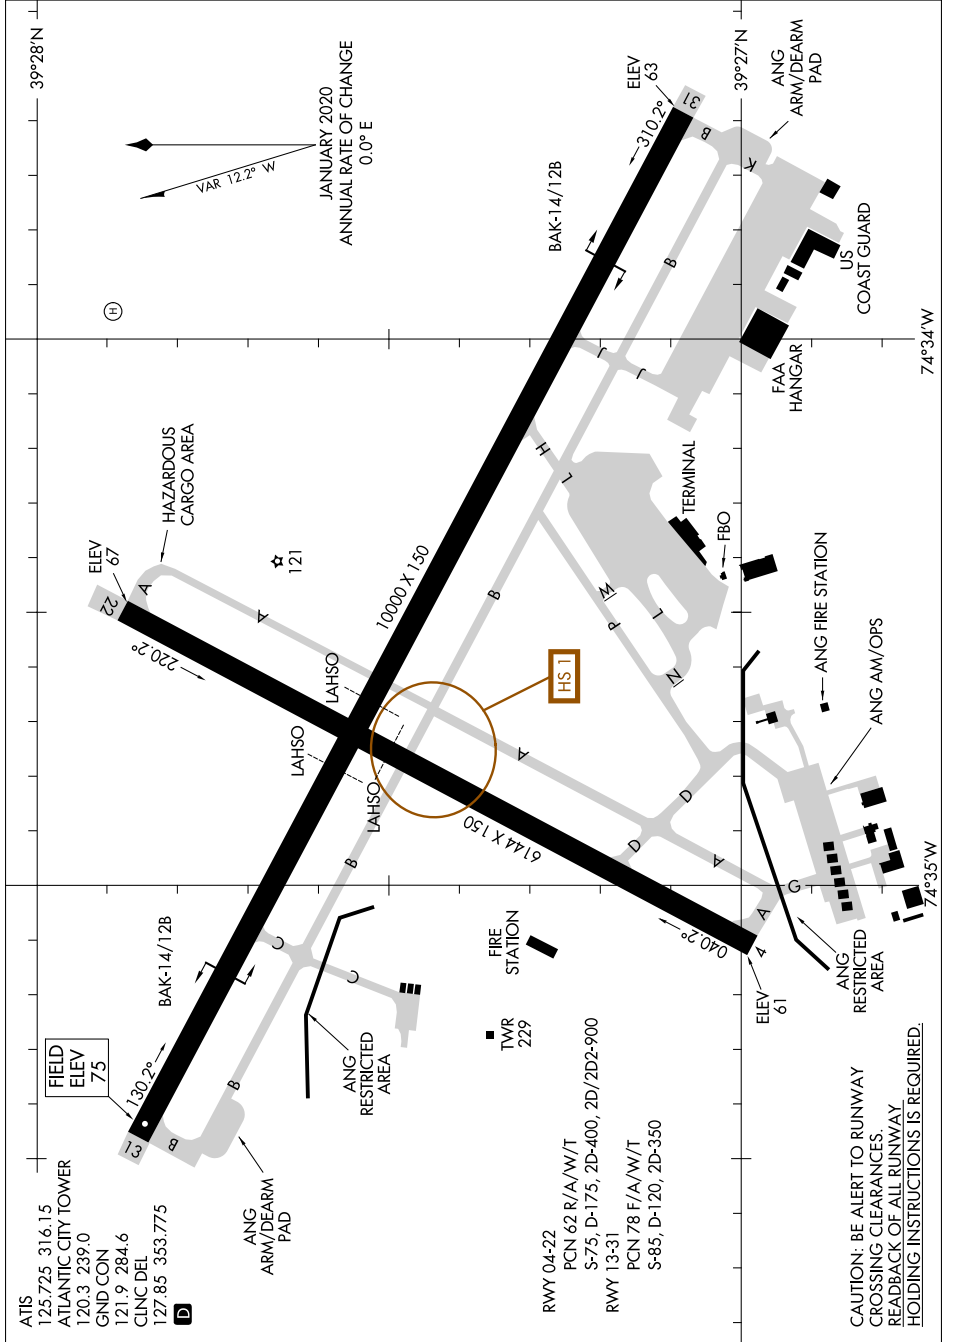

AIRPORT DIAGRAM

AL-669 (FAA)

ATLANTIC CITY INTL (ACY)
ATLANTIC CITY, NEW JERSEY

NE-2, 10 SEP 2020 to 08 OCT 2020

74°34'W

74°35'W

NE-2, 10 SEP 2020 to 08 OCT 2020

AIRPORT DIAGRAM

ATLANTIC CITY, NEW JERSEY
ATLANTIC CITY INTL (ACY)