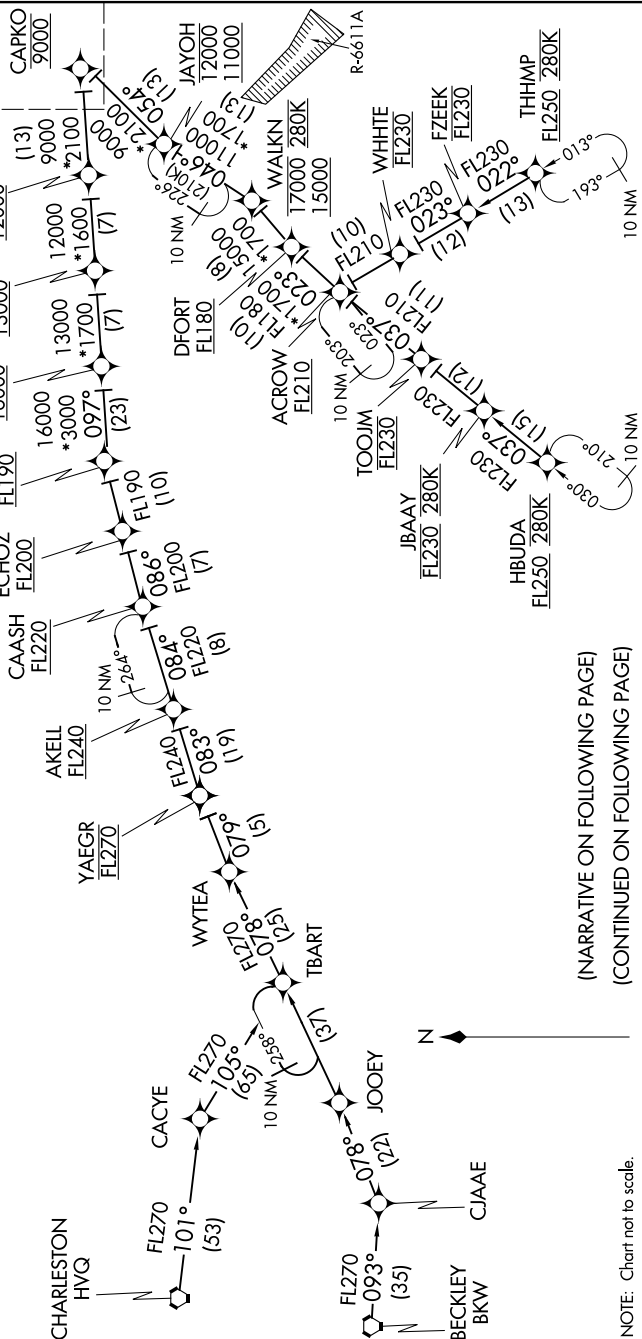

RAVNN SIX ARRIVAL (RNAV) Transition Routes

BALTIMORE, MARYLAND

NE-3, 10 SEP 2020 to 08 OCT 2020

BECKLEY TRANSITION (BKW.RAVNN6)
 CHARLESTON TRANSITION (HVQ.RAVNN6)
 HBUDA TRANSITION (HBUDA.RAVNN6): (ATC assigned only).
 JOOEY TRANSITION (JOOEY.RAVNN6): (ATC assigned only).
 THHMP TRANSITION (THHMP.RAVNN6)

See following page for Arrival Routes.

POTOMAC APP CON
 128.35 270.275
 BWI D-ATIS
 115.1 127.8

NOTE: RADAR required.
 NOTE: RNAV 1.
 NOTE: DME/DME/IRU or GPS required.
 NOTE: Turbojet aircraft only.
 NOTE: All part 91, 101, 103, 105, 125, 133, 135, and 137 flight operations are prohibited on the HVQ/BKW/JOOEY transitions.

(NARRATIVE ON FOLLOWING PAGE)
(CONTINUED ON FOLLOWING PAGE)

NOTE: Chart not to scale.

RAVNN SIX ARRIVAL (RNAV) Transition Routes

BALTIMORE, MARYLAND

NE-3, 10 SEP 2020 to 08 OCT 2020