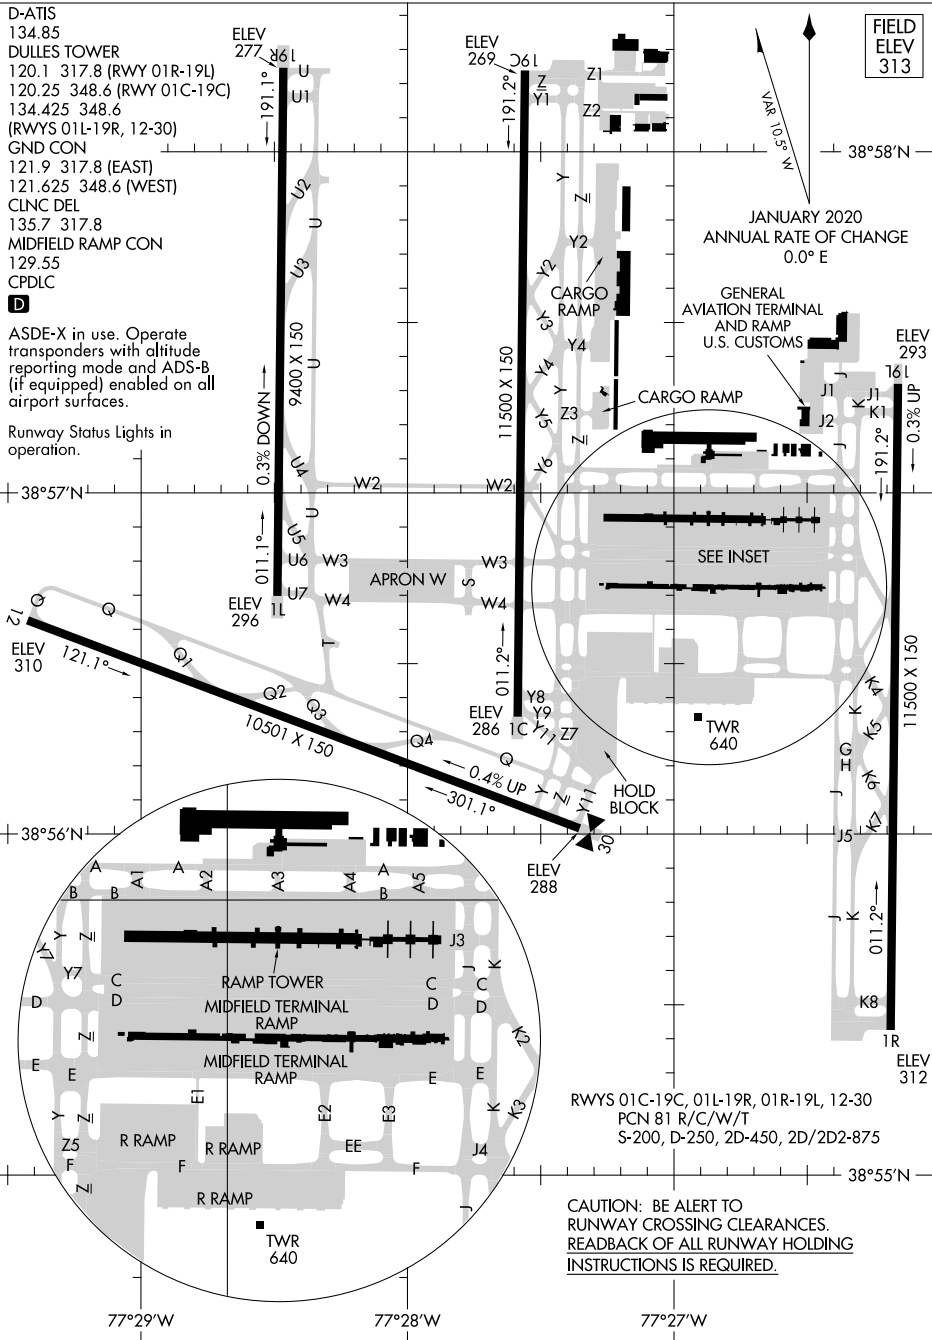

# AIRPORT DIAGRAM

AL-5100 (FAA)

## WASHINGTON DULLES INTL (IAD)

WASHINGTON, DC

NE-3, 10 SEP 2020 to 08 OCT 2020

NE-3, 10 SEP 2020 to 08 OCT 2020

# AIRPORT DIAGRAM