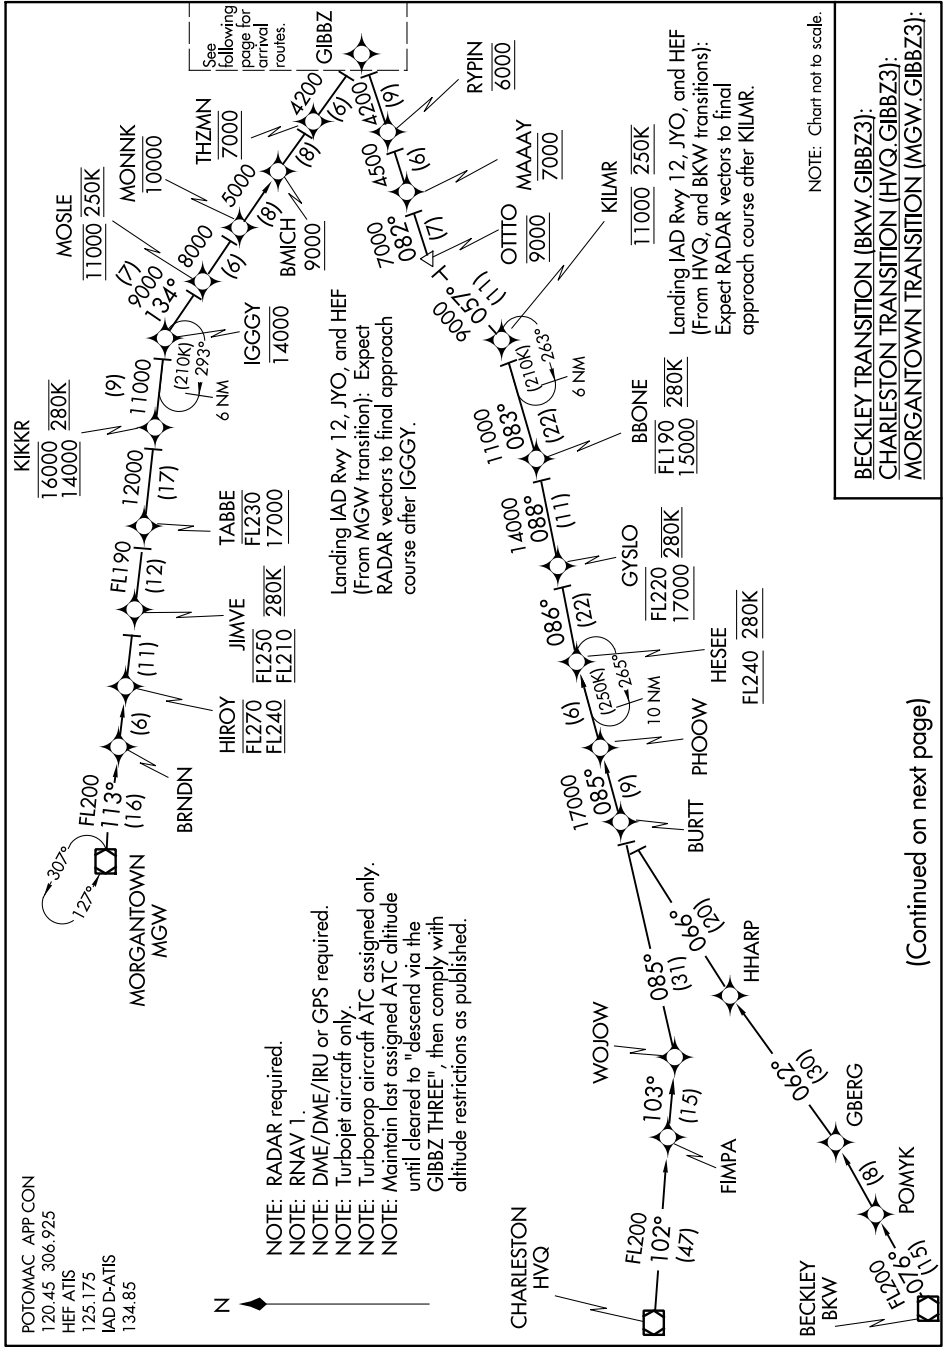

# GIBBZ THREE ARRIVAL (RNAV) Transition Routes

WASHINGTON, DC

NE-3, 10 SEP 2020 to 08 OCT 2020

NOTE: Chart not to scale.

**BECKLEY TRANSITION (BKW.GIBBZ3):**  
**CHARLESTON TRANSITION (HVQ.GIBBZ3):**  
**MORGANTOWN TRANSITION (MGW.GIBBZ3):**

(Continued on next page)

NE-3, 10 SEP 2020 to 08 OCT 2020

# GIBBZ THREE ARRIVAL (RNAV) Transition Routes

WASHINGTON, DC