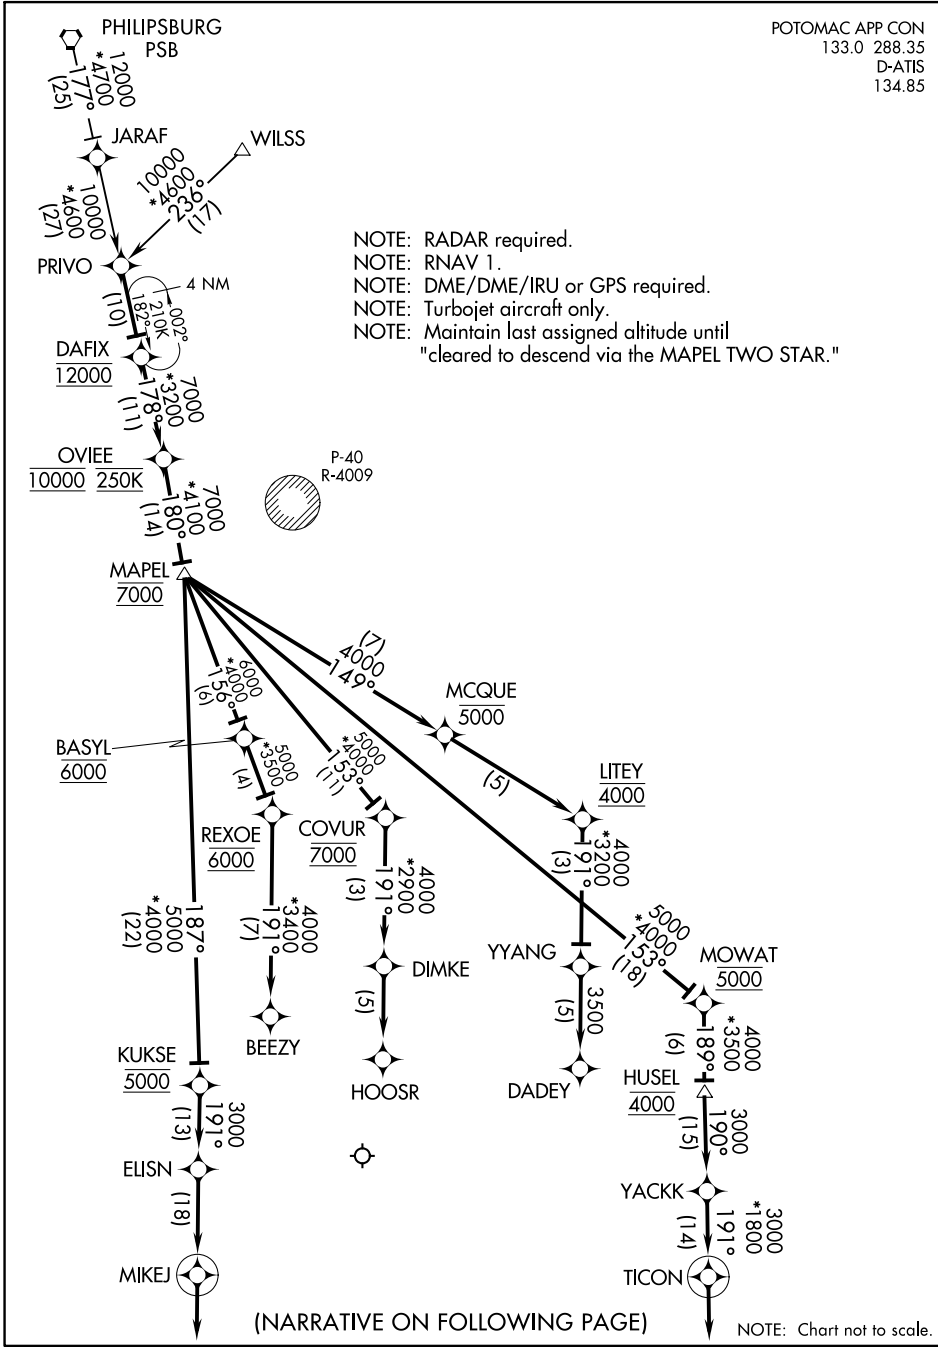

MAPEL TWO ARRIVAL (RNAV)

POTOMAC APP CON
133.0 288.35
D-ATIS
134.85

NE-3, 10 SEP 2020 to 08 OCT 2020

NE-3, 10 SEP 2020 to 08 OCT 2020

MAPEL TWO ARRIVAL (RNAV)