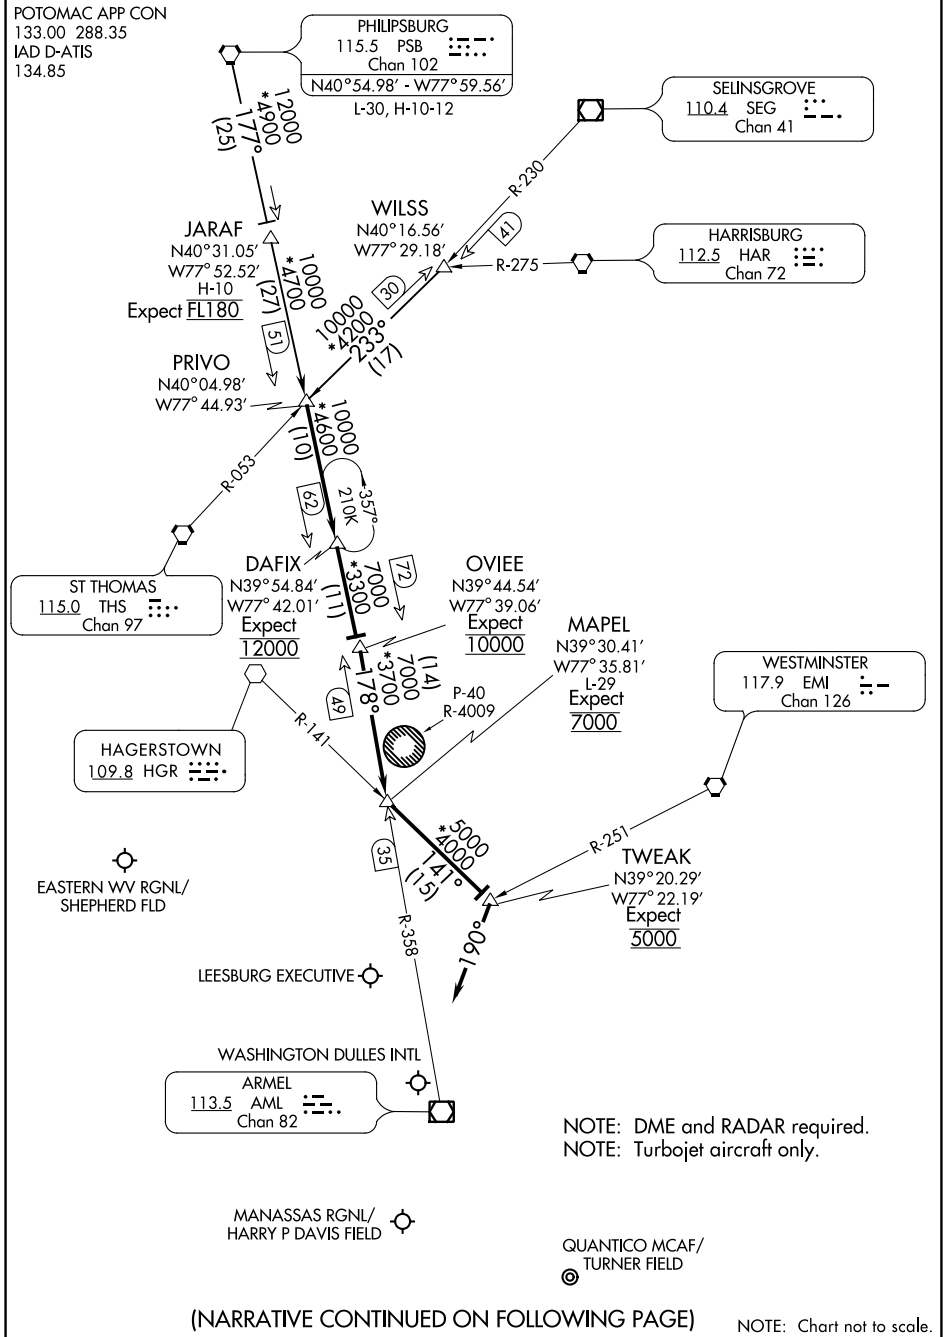

# PRIVO TWO ARRIVAL

NE-3, 10 SEP 2020 to 08 OCT 2020

NE-3, 10 SEP 2020 to 08 OCT 2020

(NARRATIVE CONTINUED ON FOLLOWING PAGE)

NOTE: Chart not to scale.

# PRIVO TWO ARRIVAL