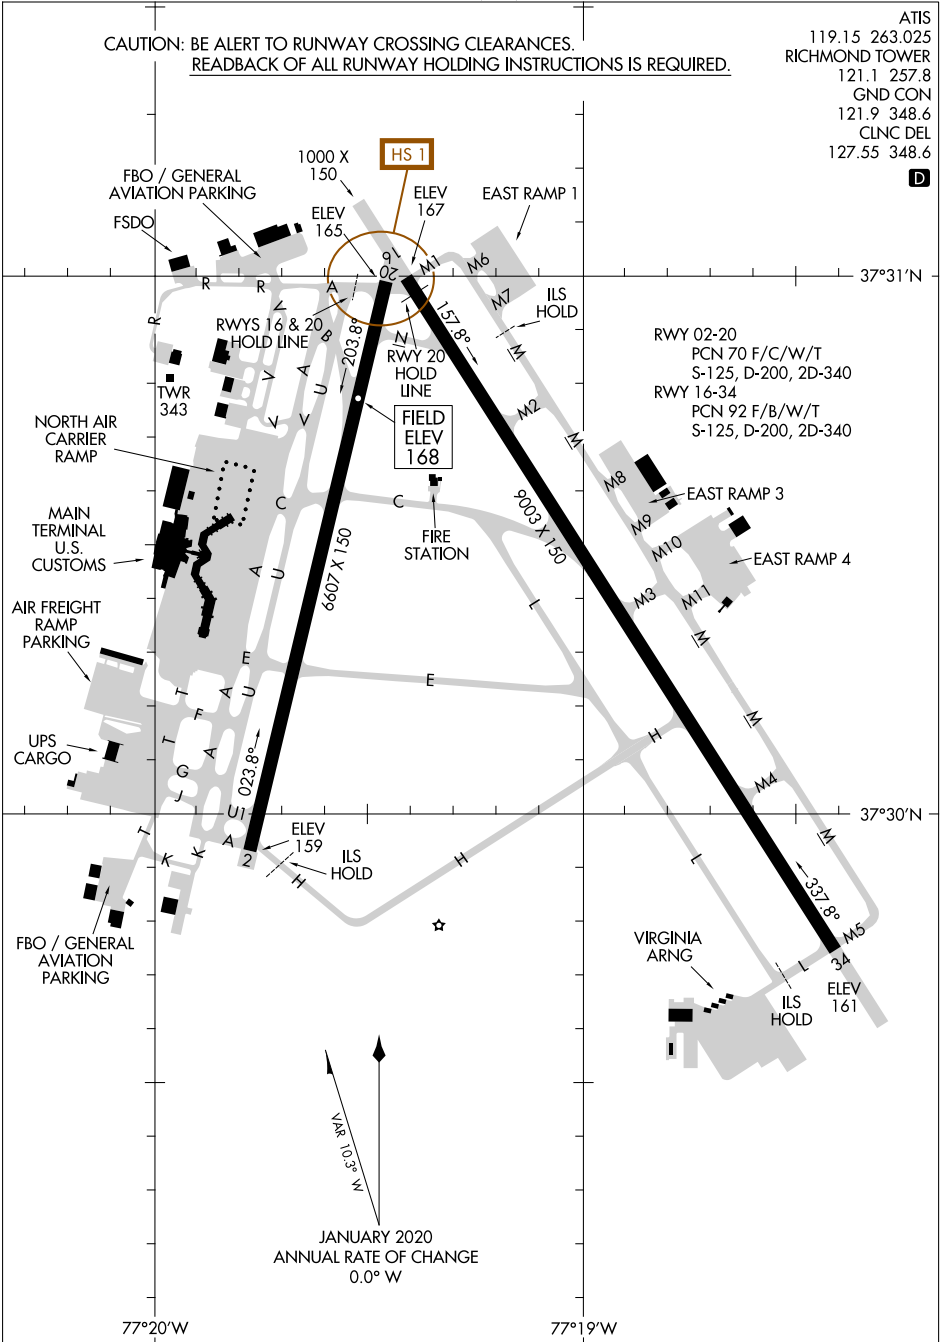

20086  
**AIRPORT DIAGRAM**

AL-347 (FAA)

**RICHMOND INTL (RIC)**  
 RICHMOND, VIRGINIA

**CAUTION: BE ALERT TO RUNWAY CROSSING CLEARANCES.  
 READBACK OF ALL RUNWAY HOLDING INSTRUCTIONS IS REQUIRED.**

ATIS  
 119.15 263.025  
 RICHMOND TOWER  
 121.1 257.8  
 GND CON  
 121.9 348.6  
 CLNC DEL  
 127.55 348.6

NE-3, 08 OCT 2020 to 05 NOV 2020

NE-3, 08 OCT 2020 to 05 NOV 2020