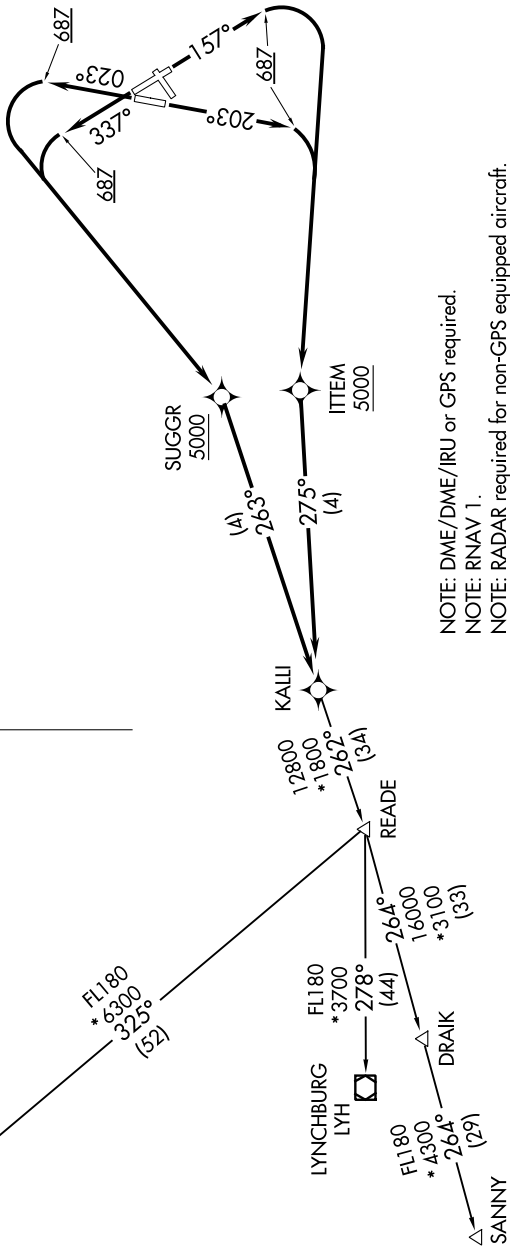

KALLI SIX DEPARTURE (RNAV)

**TOP ALTITUDE:
5000**

TAKEOFF MINIMUMS

Rwys 2, 16, 20, 34: Standard with minimum climb of 500' per NM to 687.

- ATIS 119.15 263.025
- CINC DEL 127.55 348.6
- GND CON 121.9 348.6
- RICHMOND TOWER 121.1 257.8
- POTOMAC DEP CON 126.75 307.2

MONTEBELLO
MOL

- NOTE: DME/DME/IRU or GPS required.
- NOTE: RNAV 1.
- NOTE: RADAR required for non-GPS equipped aircraft.

NOTE: Chart not to scale.

(NARRATIVE ON FOLLOWING PAGE)