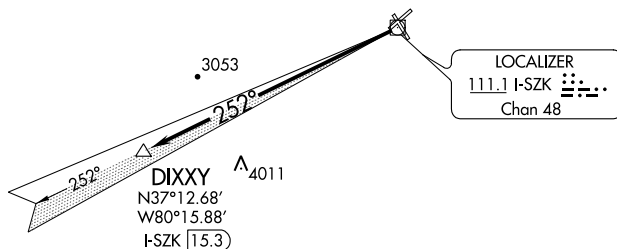

TOP ALTITUDE:
4200

NOTE: RADAR required.

NOTE: DME required.

TAKEOFF MINIMUMS:

Rwys 6, 16, 34: NA - ATC.

Rwy 24: Standard with minimum climb of 242' per NM to 2800.

NOTE: Chart not to scale.

DEPARTURE ROUTE DESCRIPTION

TAKEOFF RUNWAY 24: Climb on I-SZK LDA Localizer west course to 4200 to DIXXY I-SZK 15.3 DME. Expect RADAR vectors to filed/assigned route.

DIXXY EIGHT DEPARTURE

(DIXXY8.DIXXY) 15AUG19

ROANOKE, VIRGINIA

ROANOKE-BLACKSBURG RGNL/WOODRUM FIELD (R.O.A)