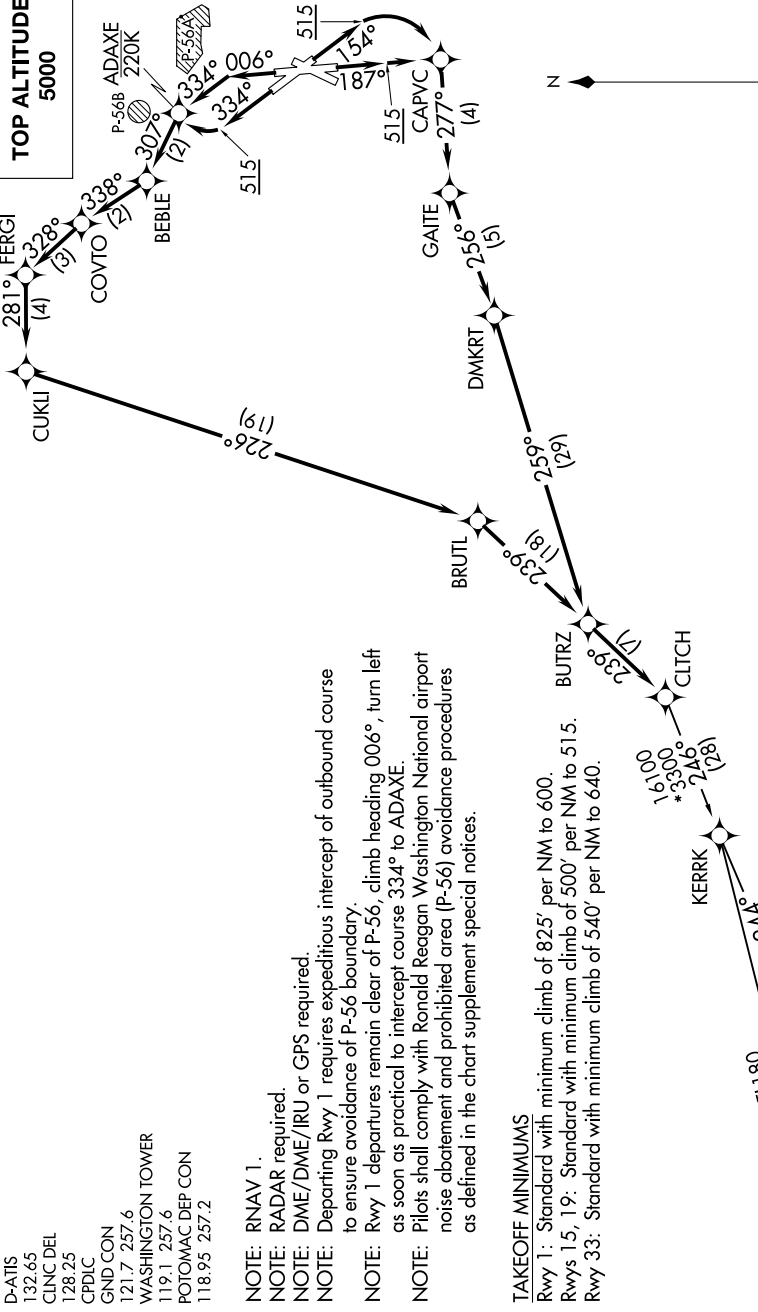

TOP ALTITUDE:
5000

NOTE: Chart not to scale.

(NARRATIVE ON FOLLOWING PAGE)