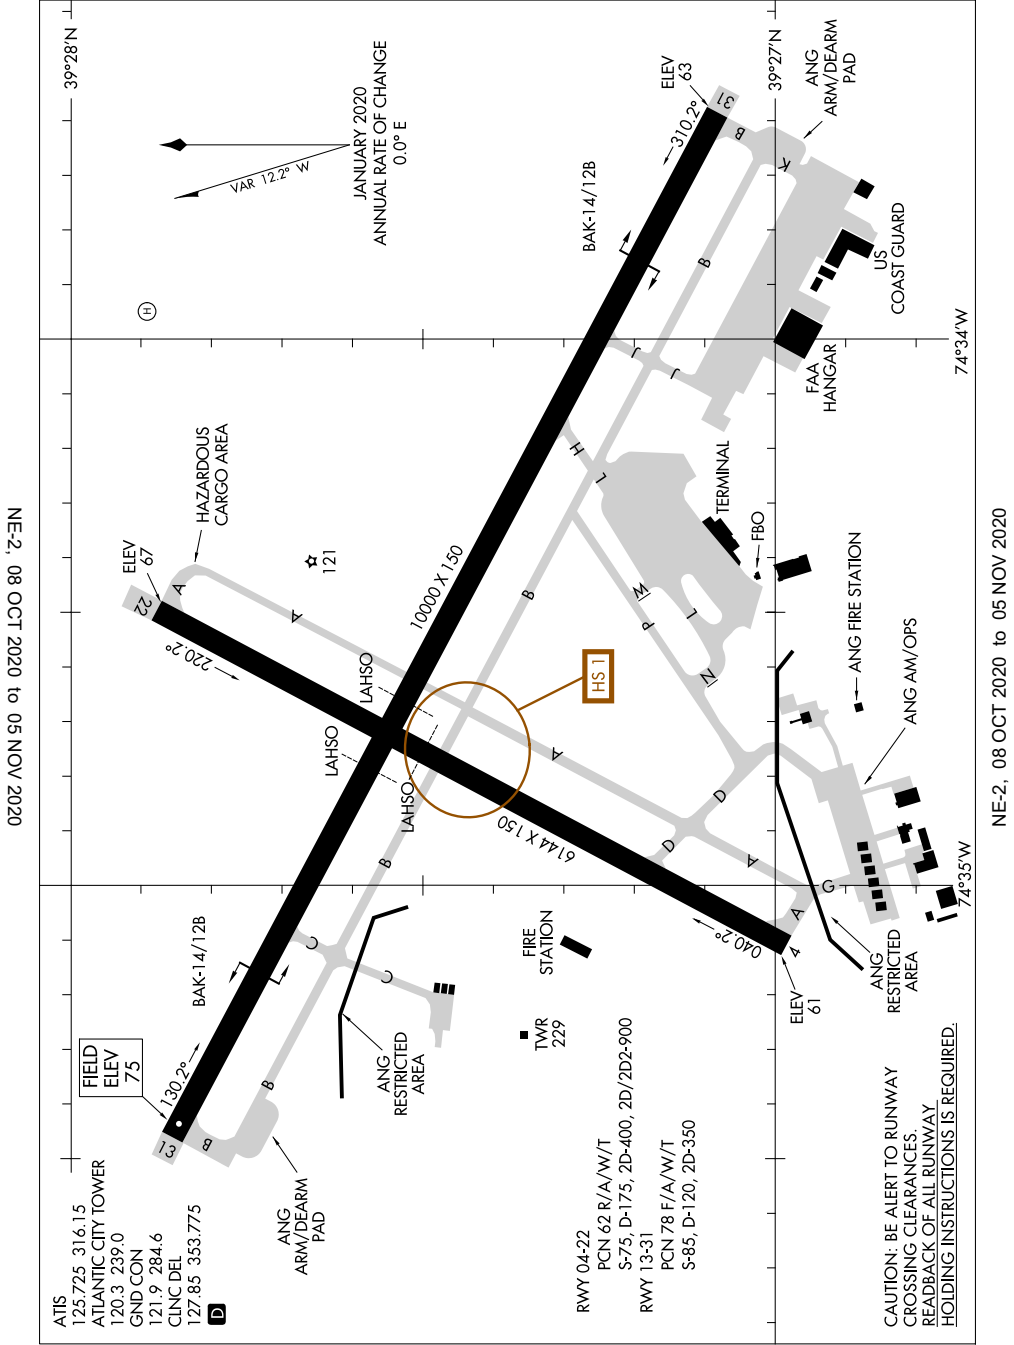

AIRPORT DIAGRAM

AL-669 (FAA)

ATLANTIC CITY INTL (ACY)
ATLANTIC CITY, NEW JERSEY

NE-2, 08 OCT 2020 to 05 NOV 2020

NE-2, 08 OCT 2020 to 05 NOV 2020

AIRPORT DIAGRAM

ATLANTIC CITY, NEW JERSEY
ATLANTIC CITY INTL (ACY)