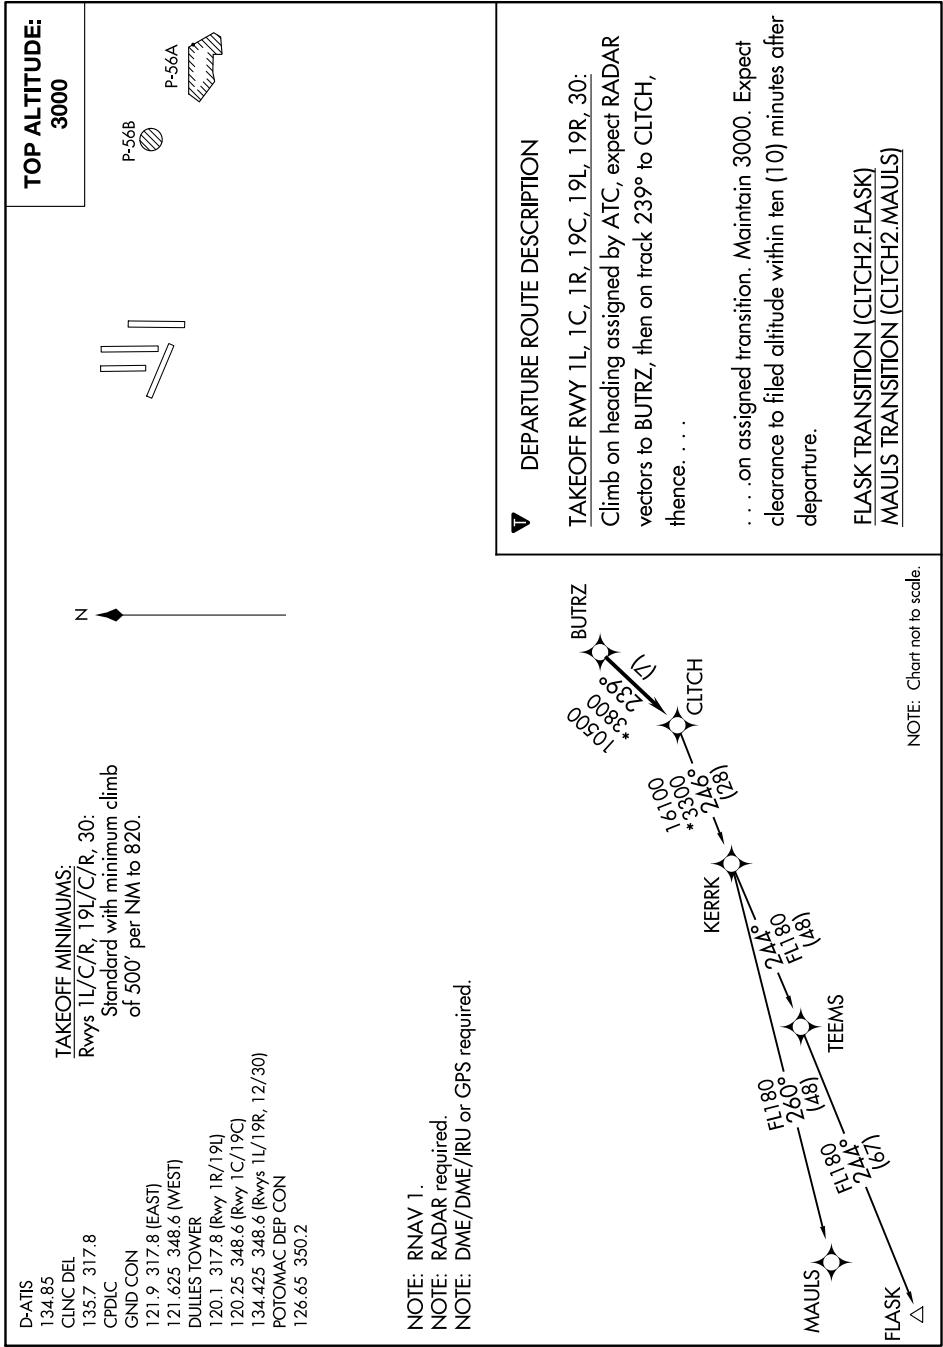

CLTCH TWO DEPARTURE (RNAV)

NE-3, 08 OCT 2020 to 05 NOV 2020

CLTCH TWO DEPARTURE (RNAV)

(CLTCH2.CLTCH) 29MARI8

NE-3, 08 OCT 2020 to 05 NOV 2020